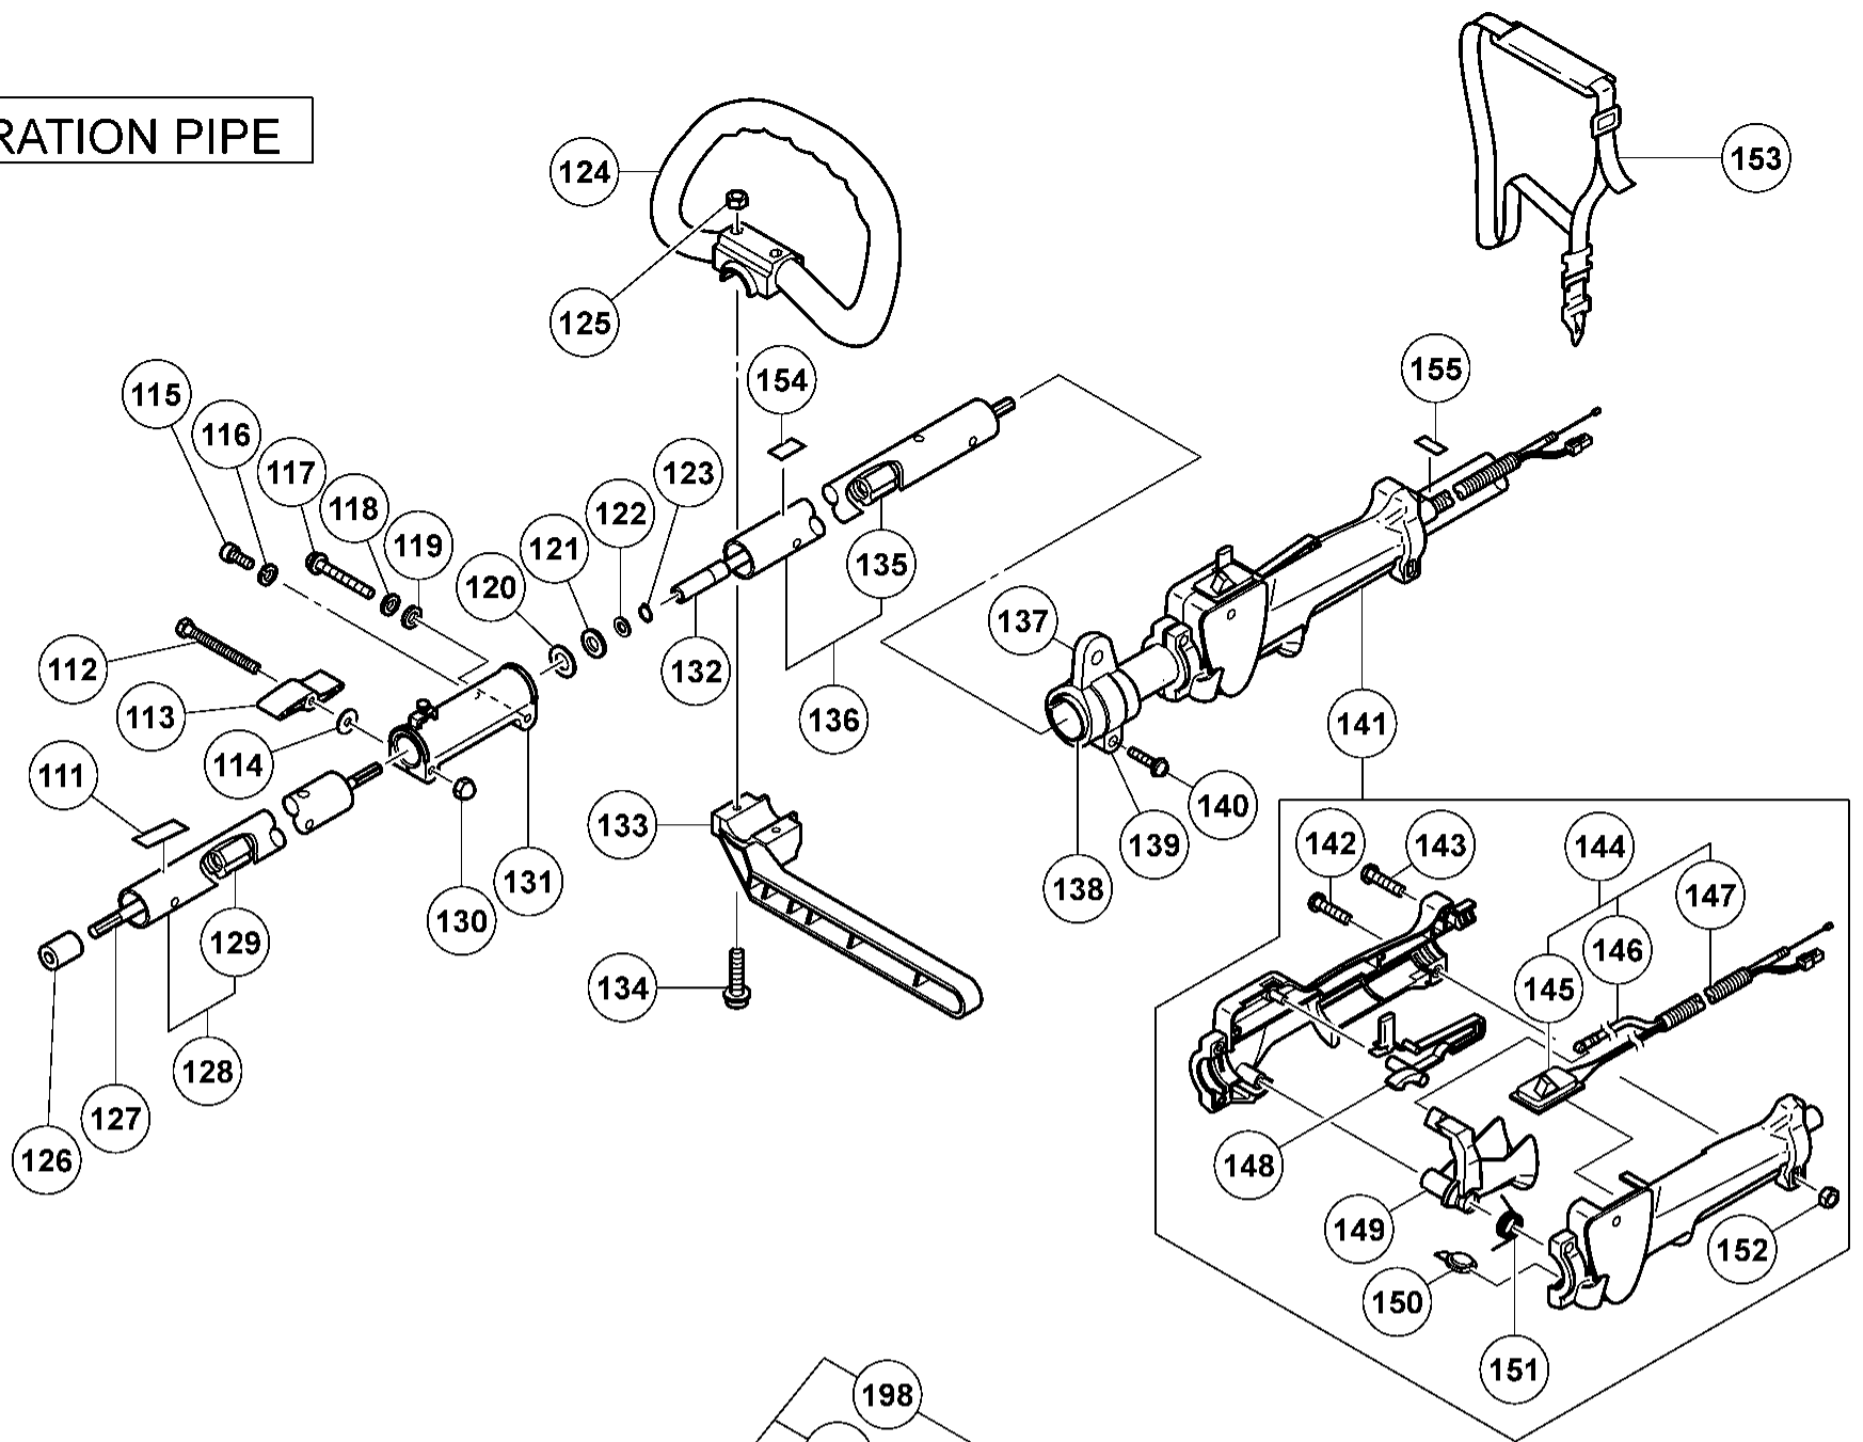

ENGINE-1

A

形名
CG24EKD(1/4)

ENGINE-2

RECOIL STARTER

OPERATION PIPE

GEAR CASE

# CARBURETOR

# FUEL TANK

# NYLON HEAD

形名  
CG24EKD(4/4)