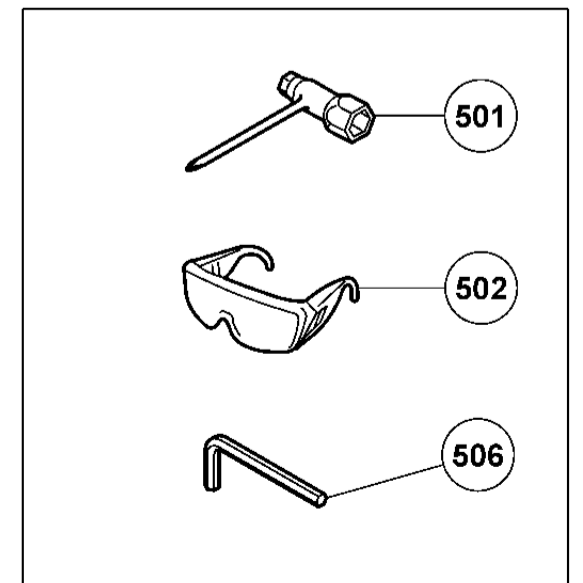

ENGINE-1

A

形名
CG24EKD(1/4)

ENGINE-2

RECOIL STARTER

OPERATION PIPE

GEAR CASE

# NYLON HEAD

形名  
CG24EKD(4/4)