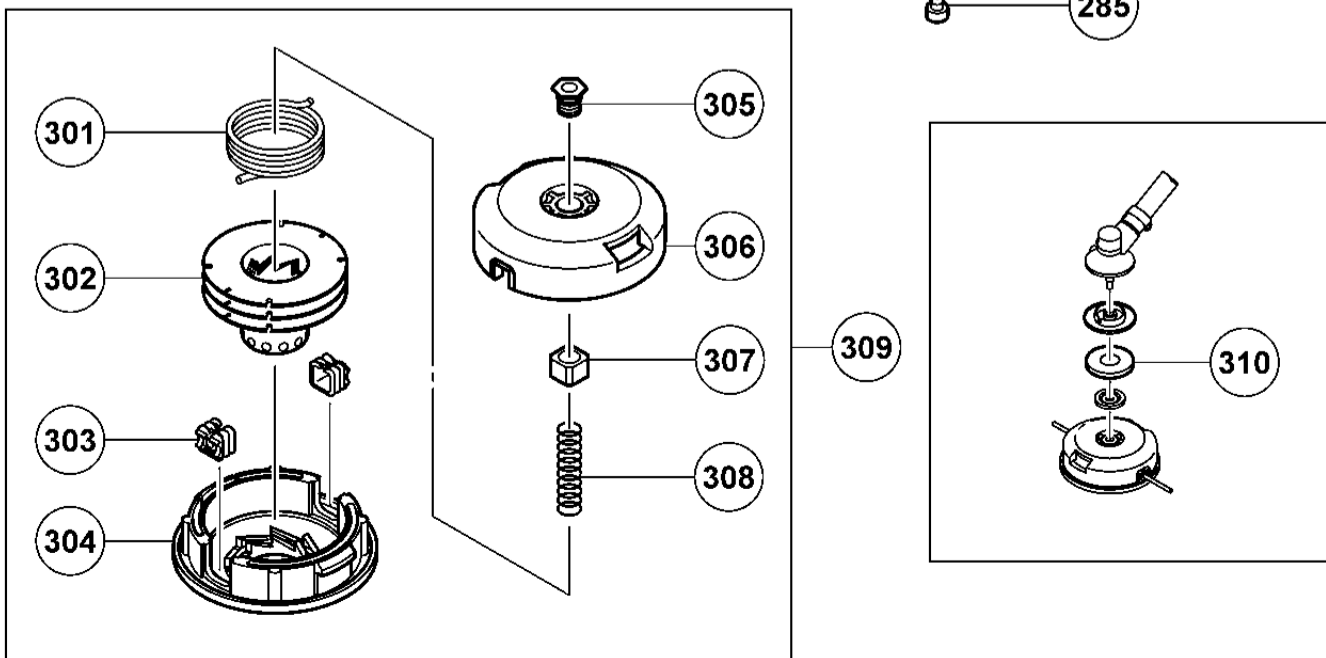

ENGINE-1

A

形名
CG24EKD(1/4)

ENGINE-2

RECOIL STARTER

OPERATION PIPE

GEAR CASE

# NYLON HEAD

形名  
CG24EKD(4/4)