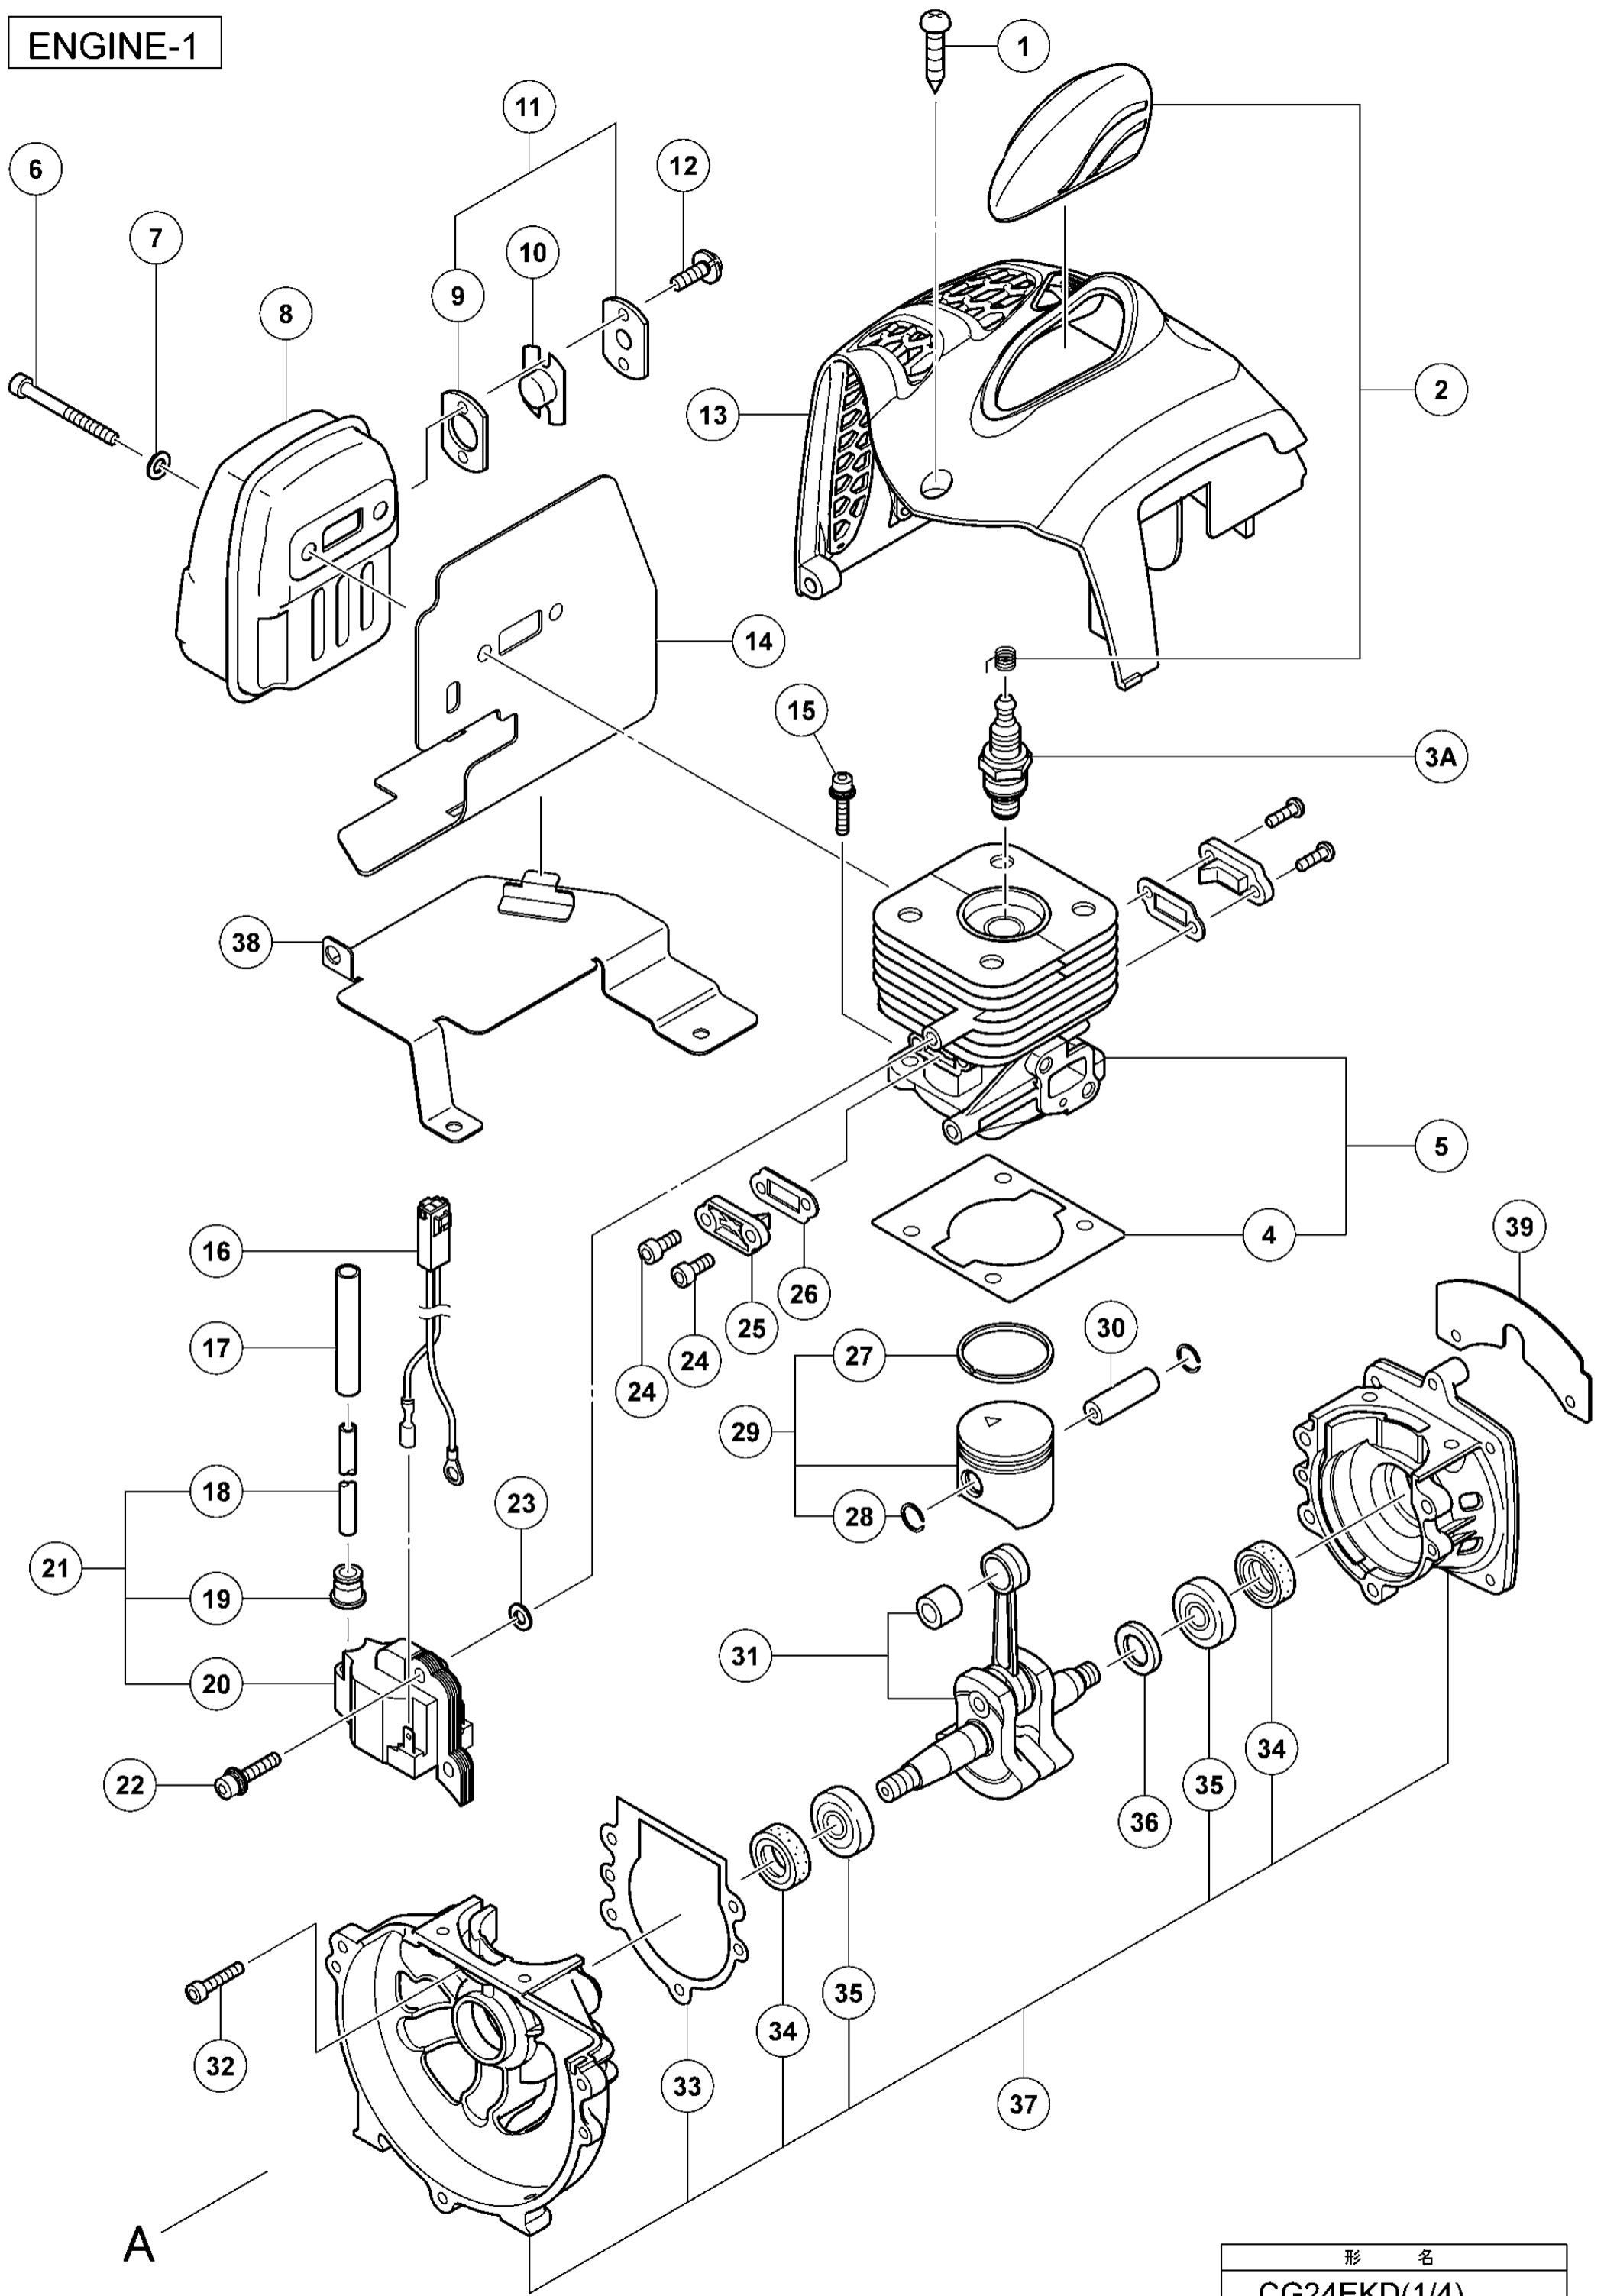

ENGINE-1

A

形名
CG24EKD(1/4)

ENGINE-2

RECOIL STARTER

OPERATION PIPE

GEAR CASE

# CARBURETOR

# NYLON HEAD

形名  
CG24EKD(4/4)