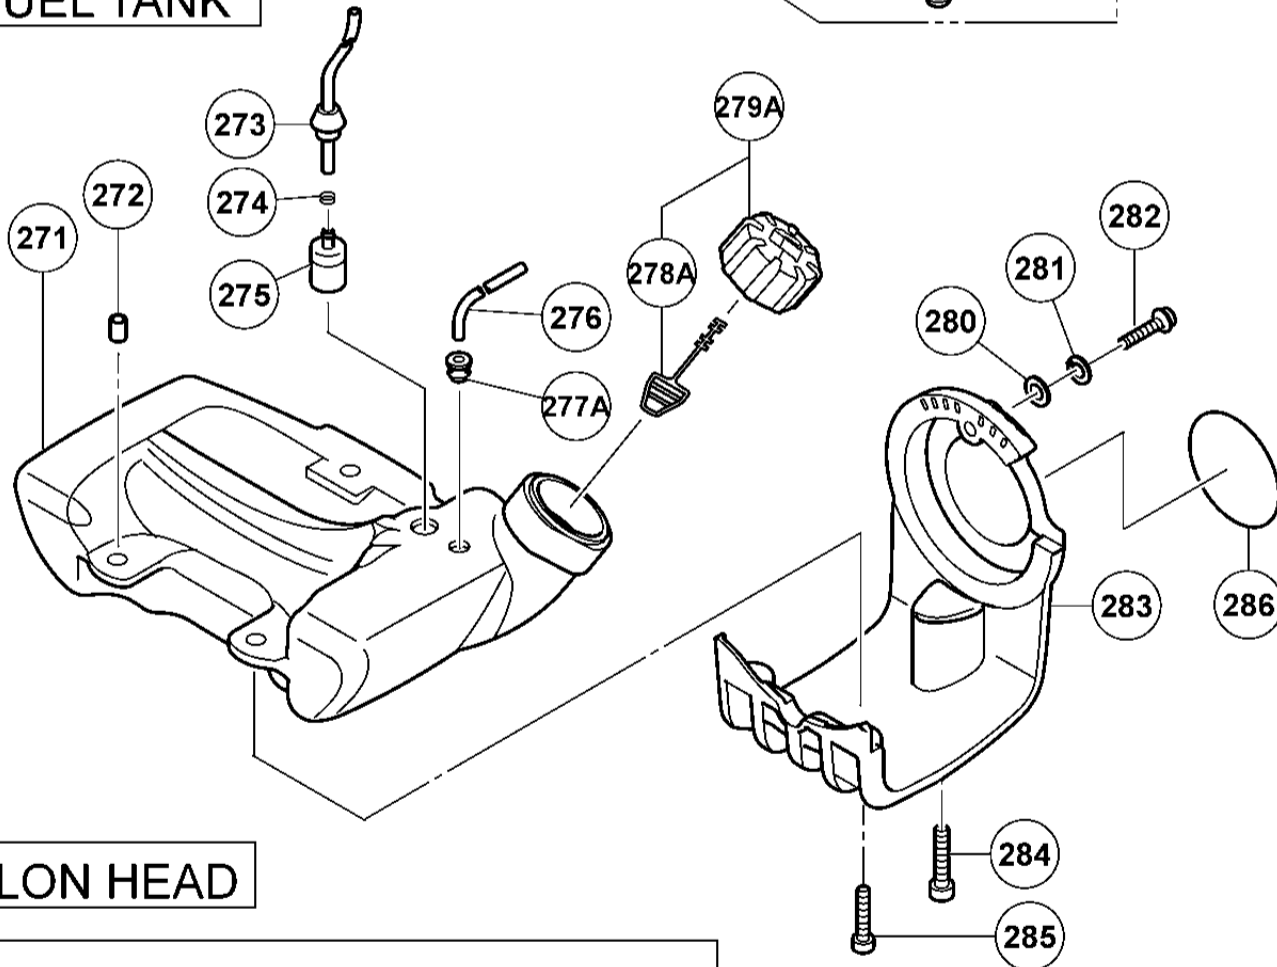

ENGINE-1

A

形名
CG24EKD(1/4)

ENGINE-2

RECOIL STARTER

OPERATION PIPE

GEAR CASE

# CARBURETOR

# NYLON HEAD

形名  
CG24EKD(4/4)