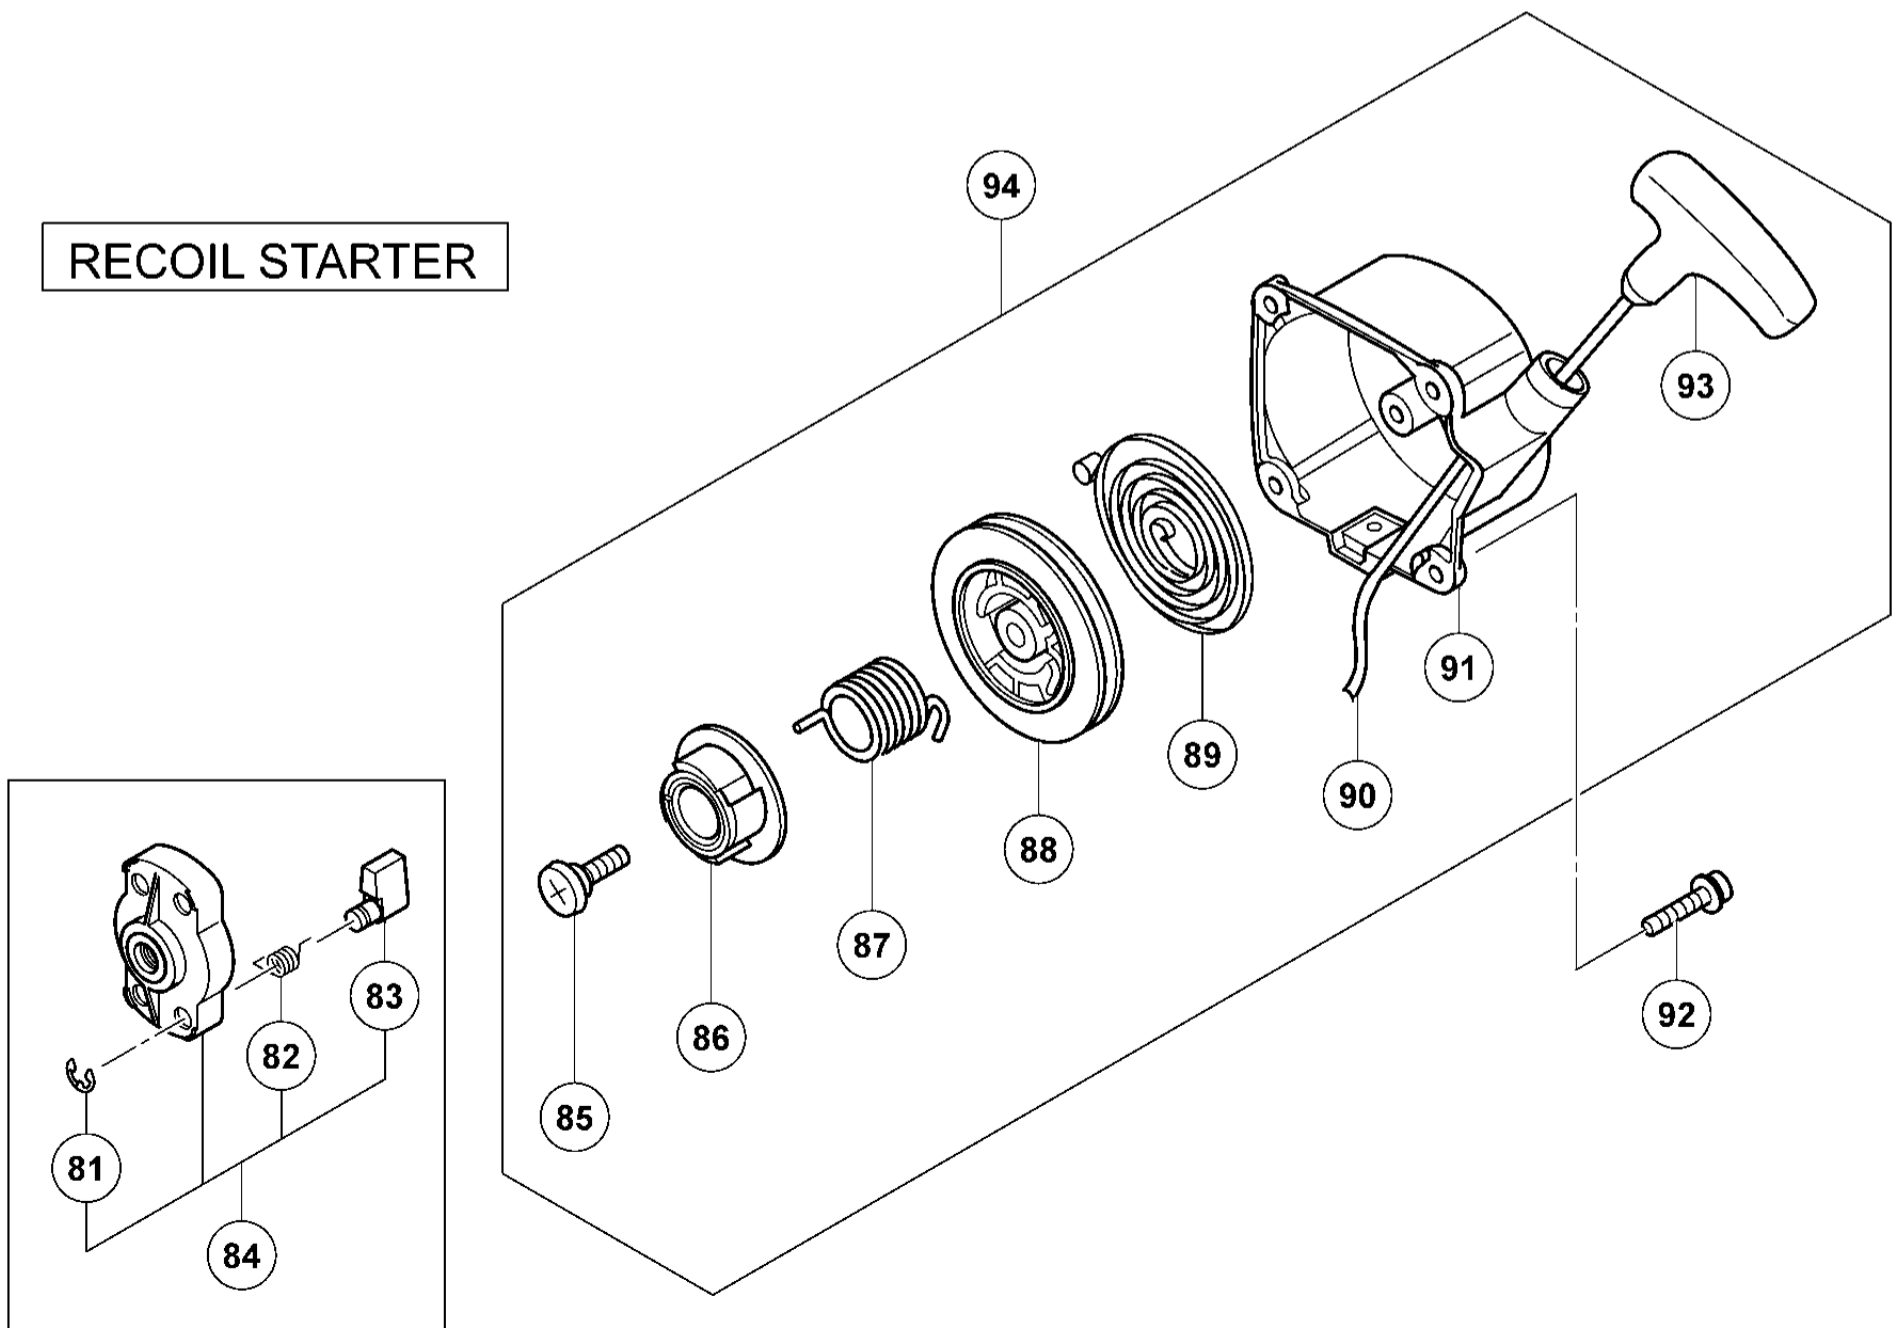

ENGINE-1

A

形名
CG24EKD(1/4)

ENGINE-2

RECOIL STARTER

OPERATION PIPE

GEAR CASE

# CARBURETOR

# NYLON HEAD

形名  
CG24EKD(4/4)