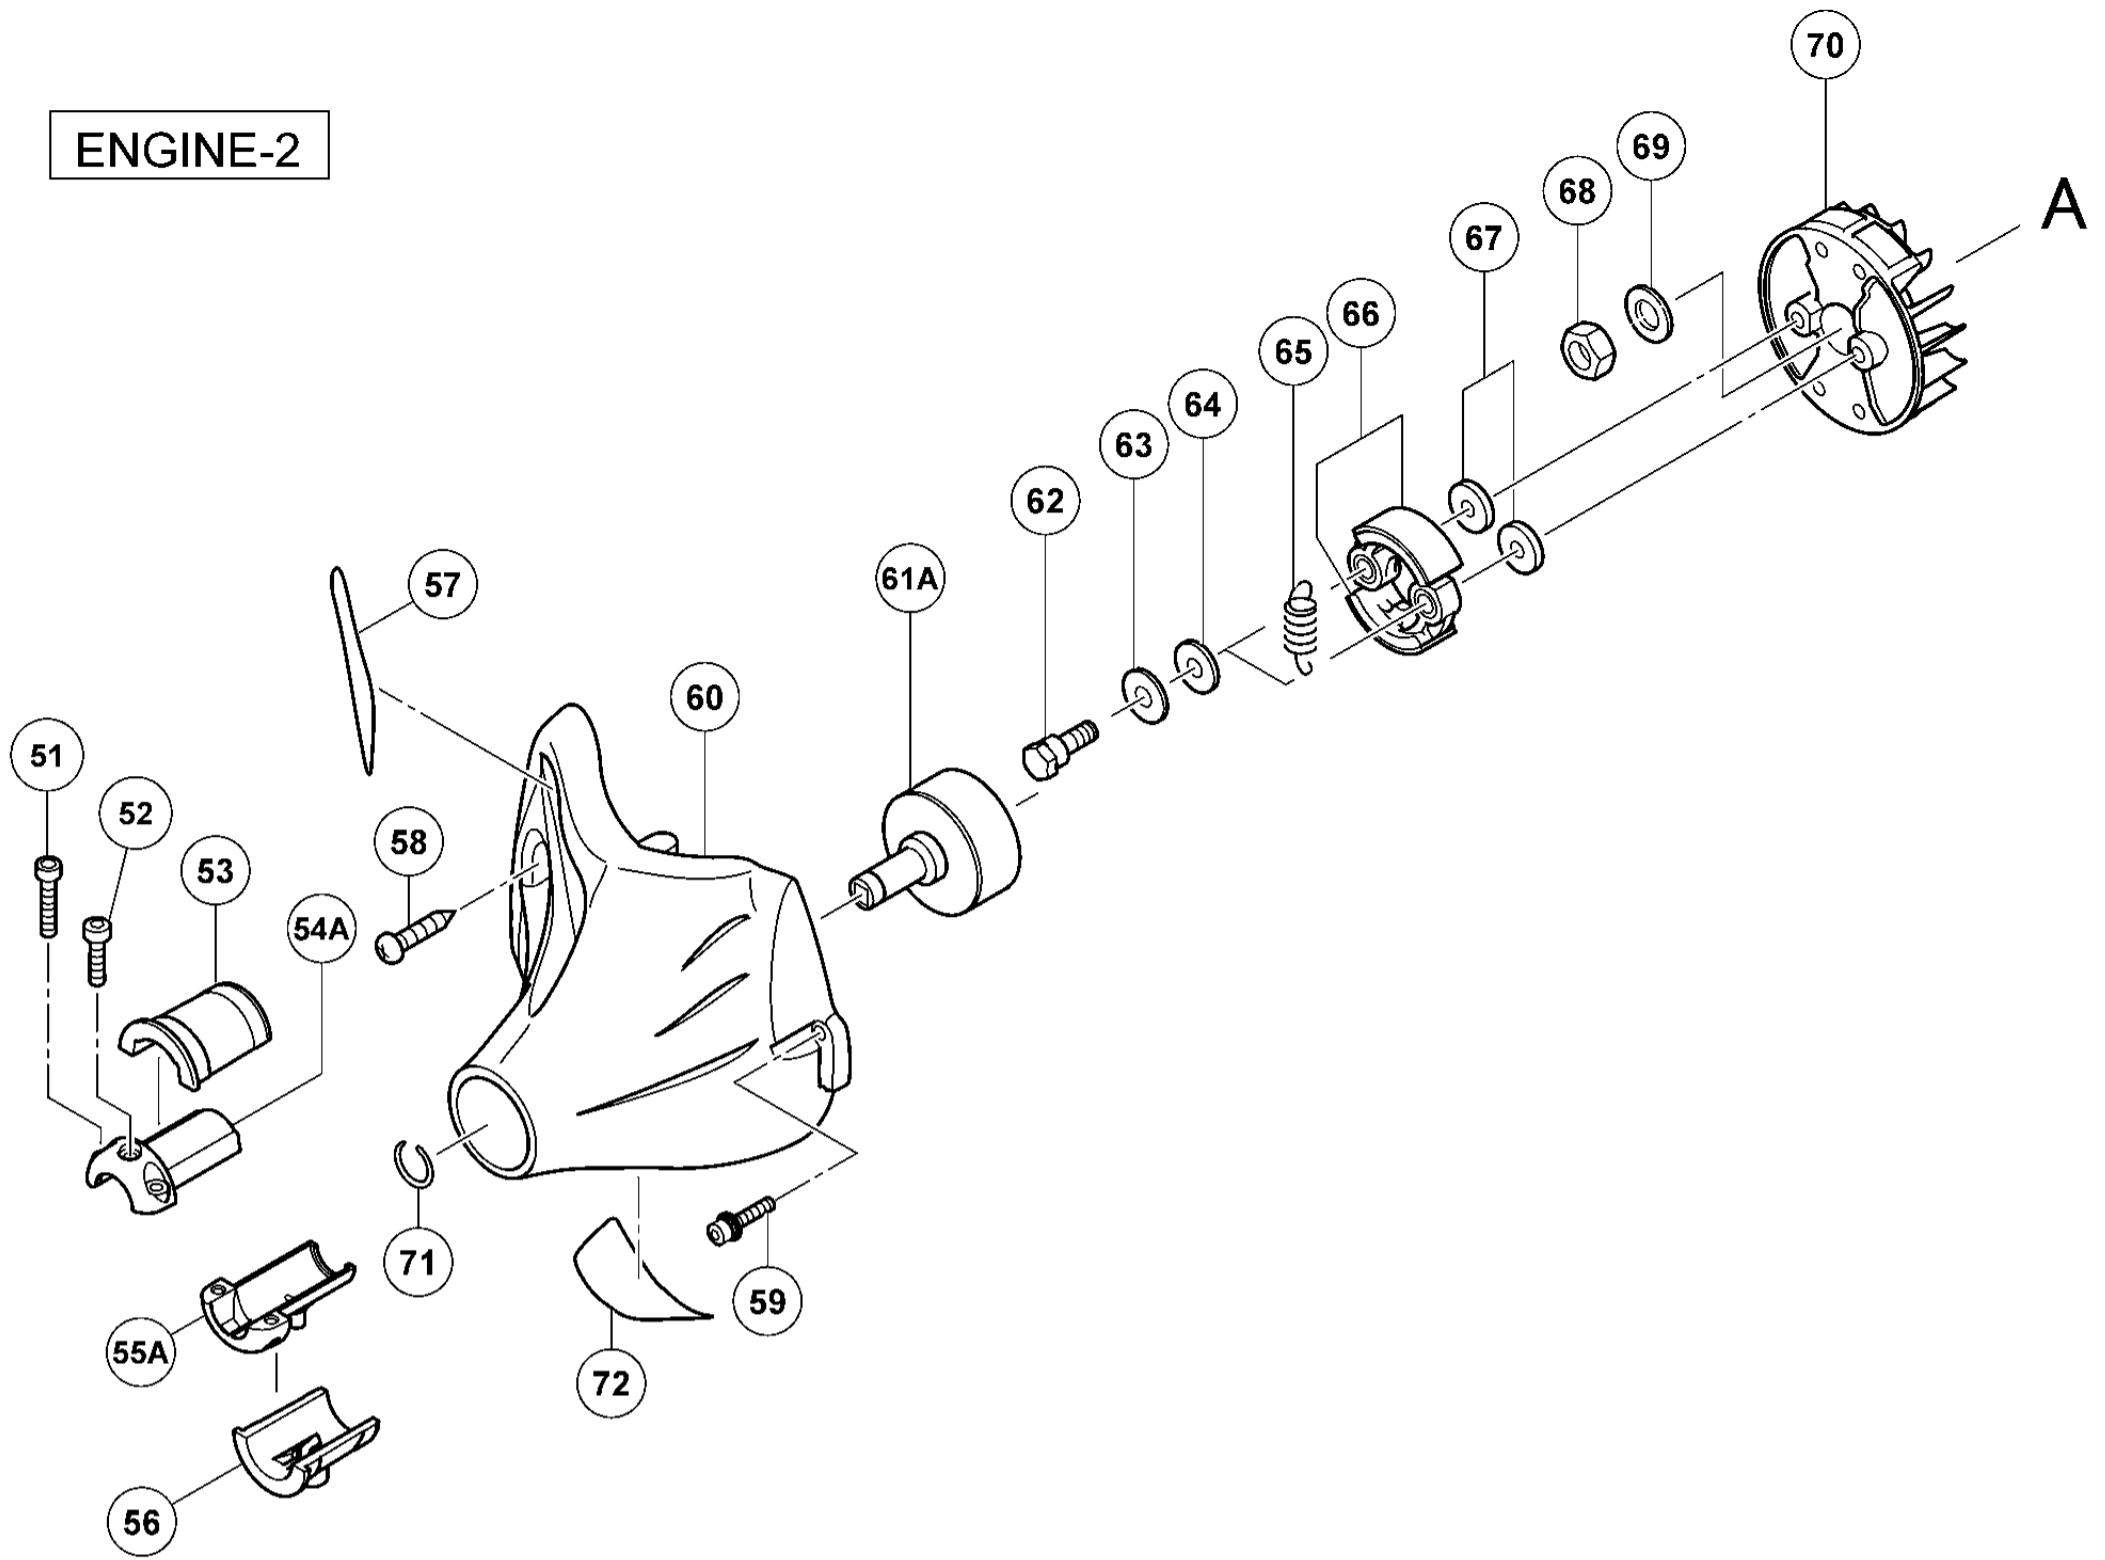

ENGINE-1

A

形名
CG24EKD(1/4)

ENGINE-2

RECOIL STARTER

OPERATION PIPE

GEAR CASE

# CARBURETOR

# NYLON HEAD

形名  
CG24EKD(4/4)