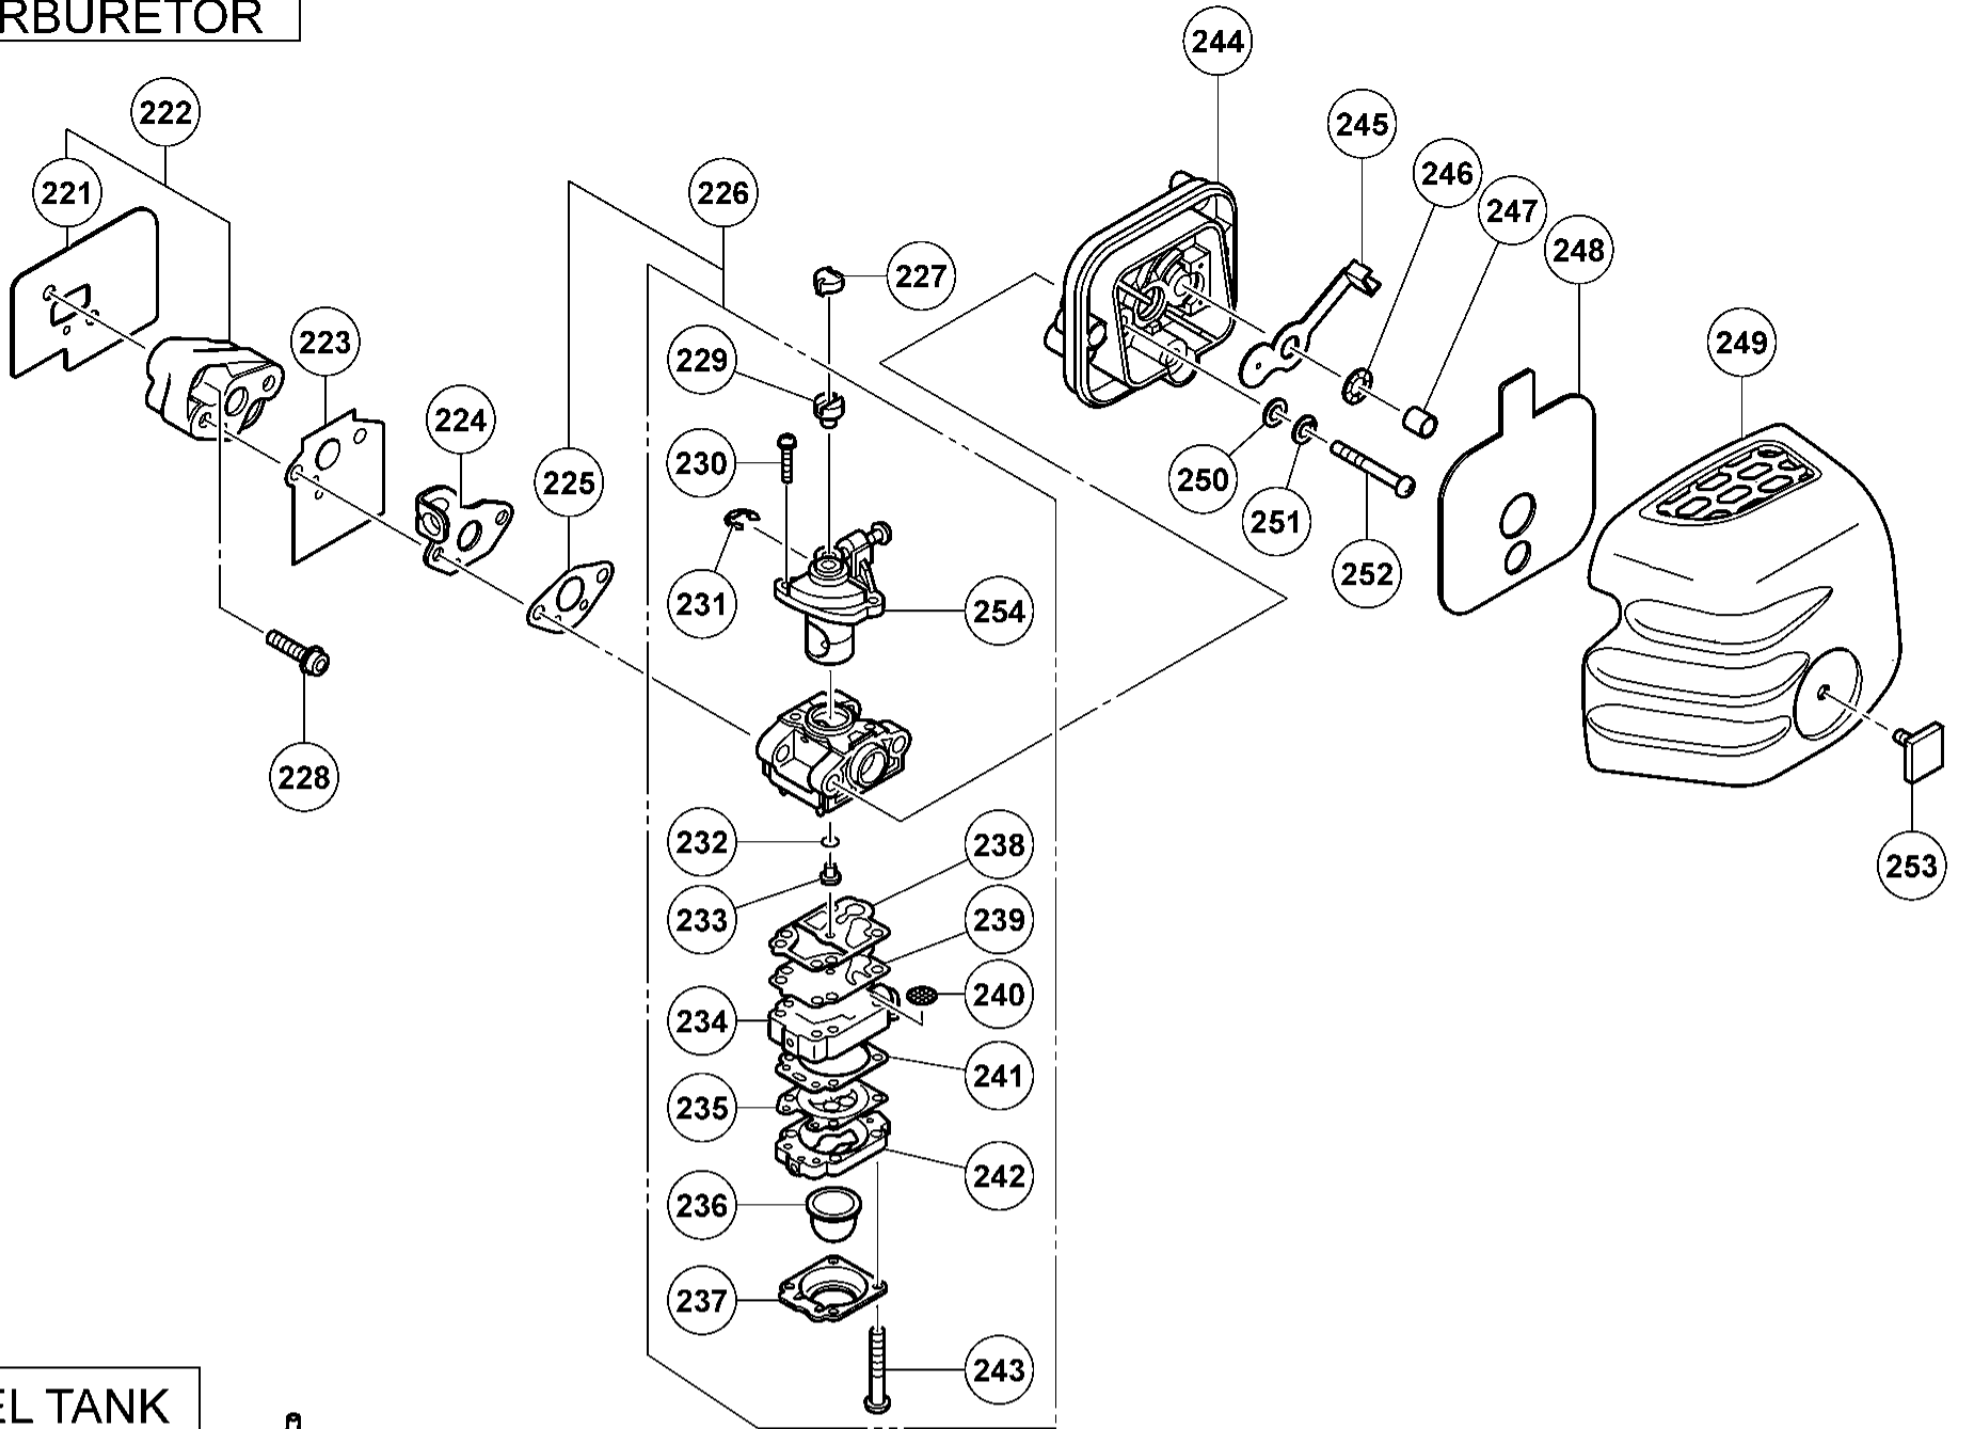

ENGINE-1

A

形名
CG24EKD(1/4)

ENGINE-2

RECOIL STARTER

OPERATION PIPE

GEAR CASE

# CARBURETOR

# NYLON HEAD

形名  
CG24EKD(4/4)