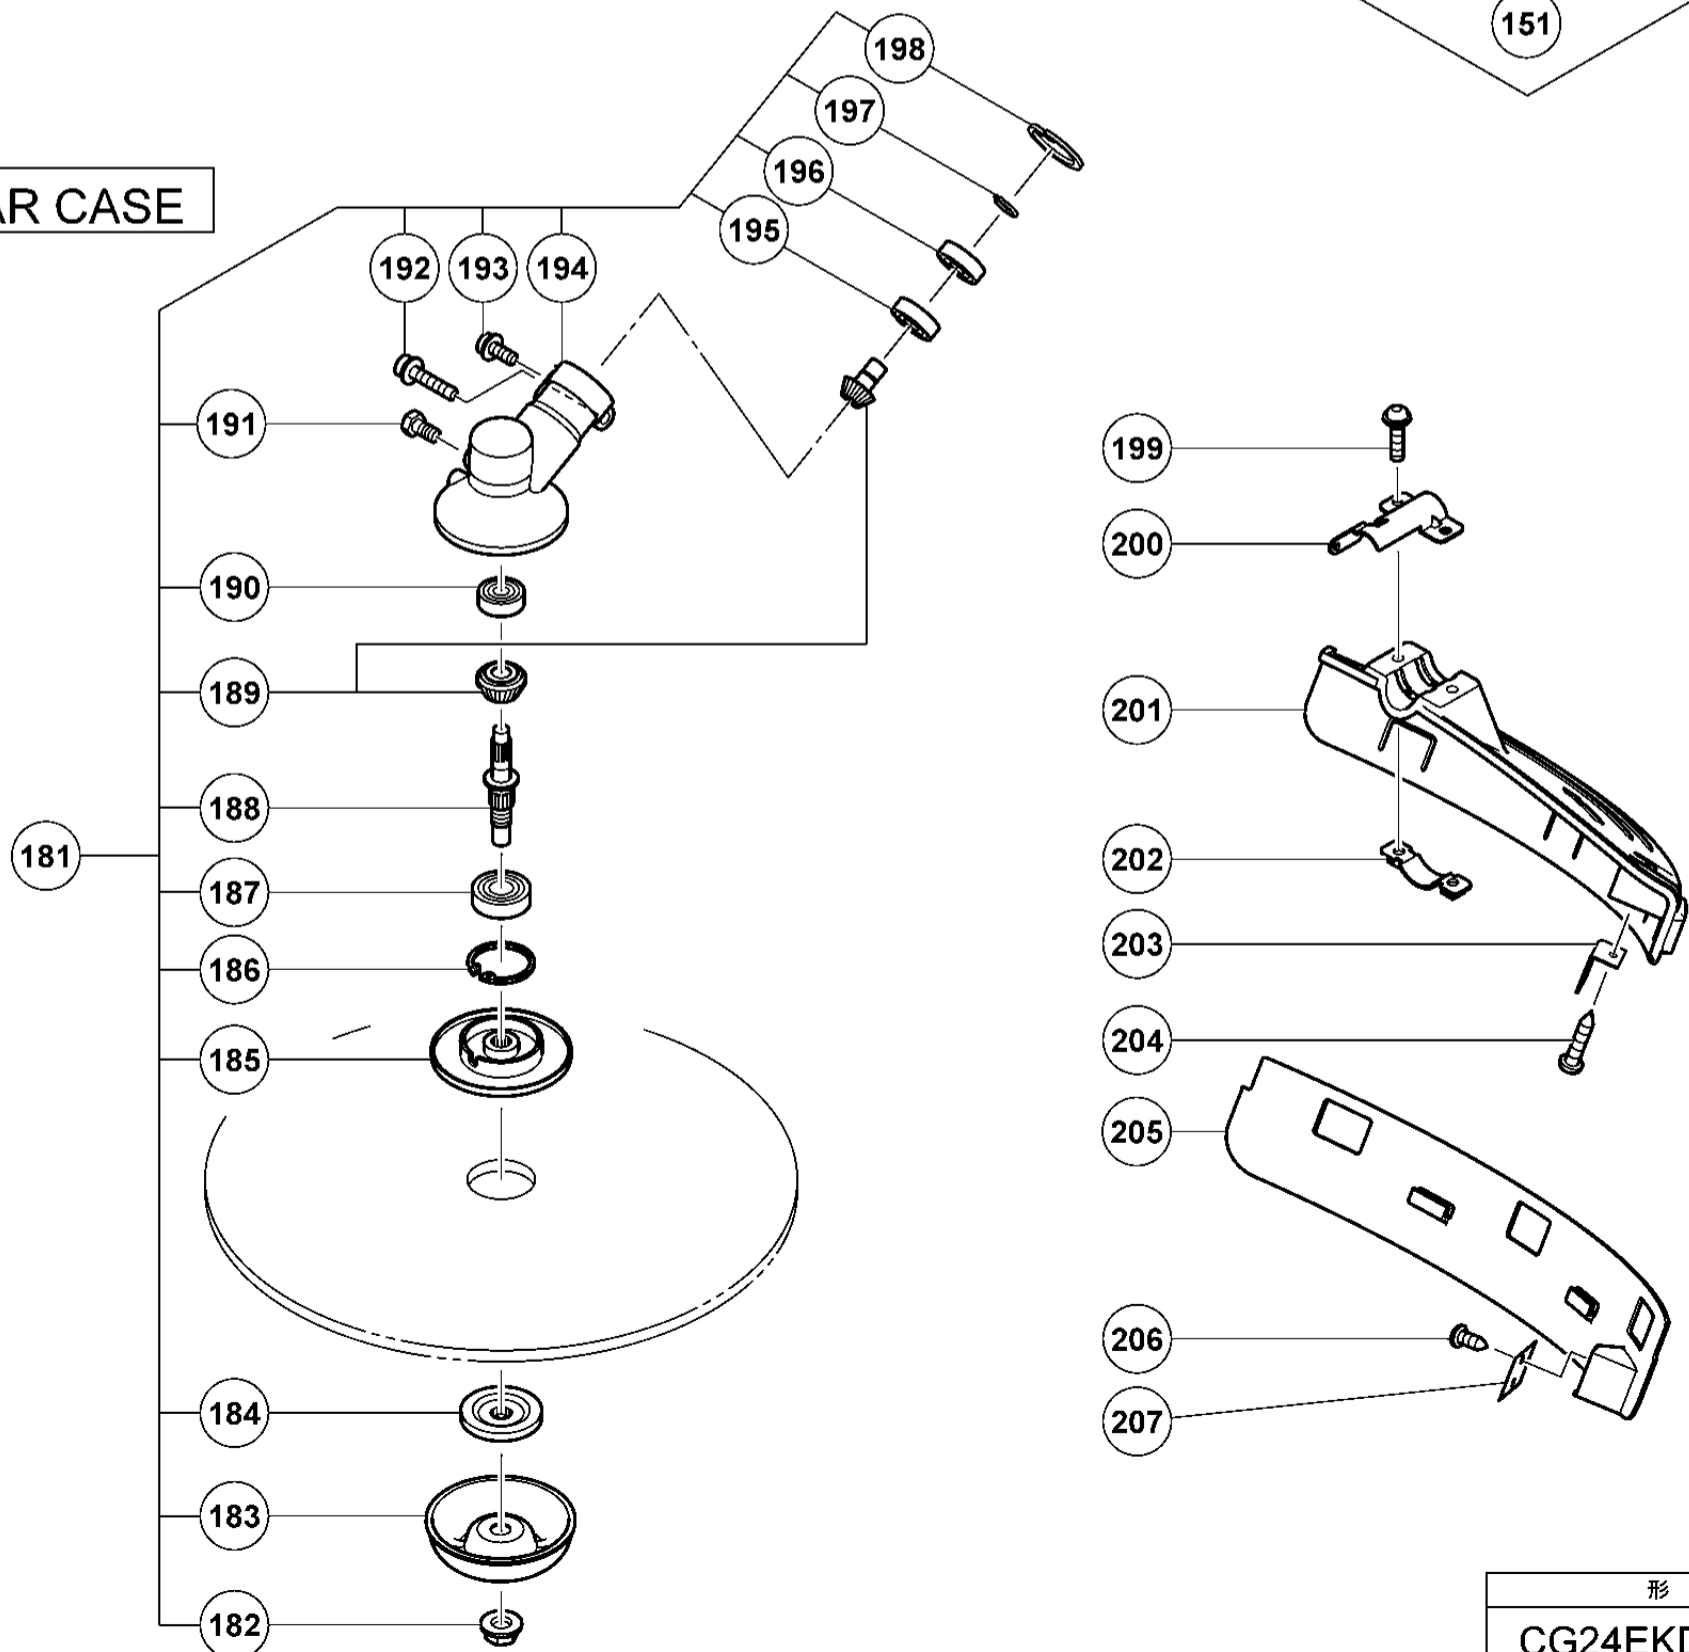

ENGINE-1

A

形名
CG24EKD(1/4)

ENGINE-2

RECOIL STARTER

OPERATION PIPE

GEAR CASE

# CARBURETOR

# FUEL TANK

# NYLON HEAD

形名  
CG24EKD(4/4)