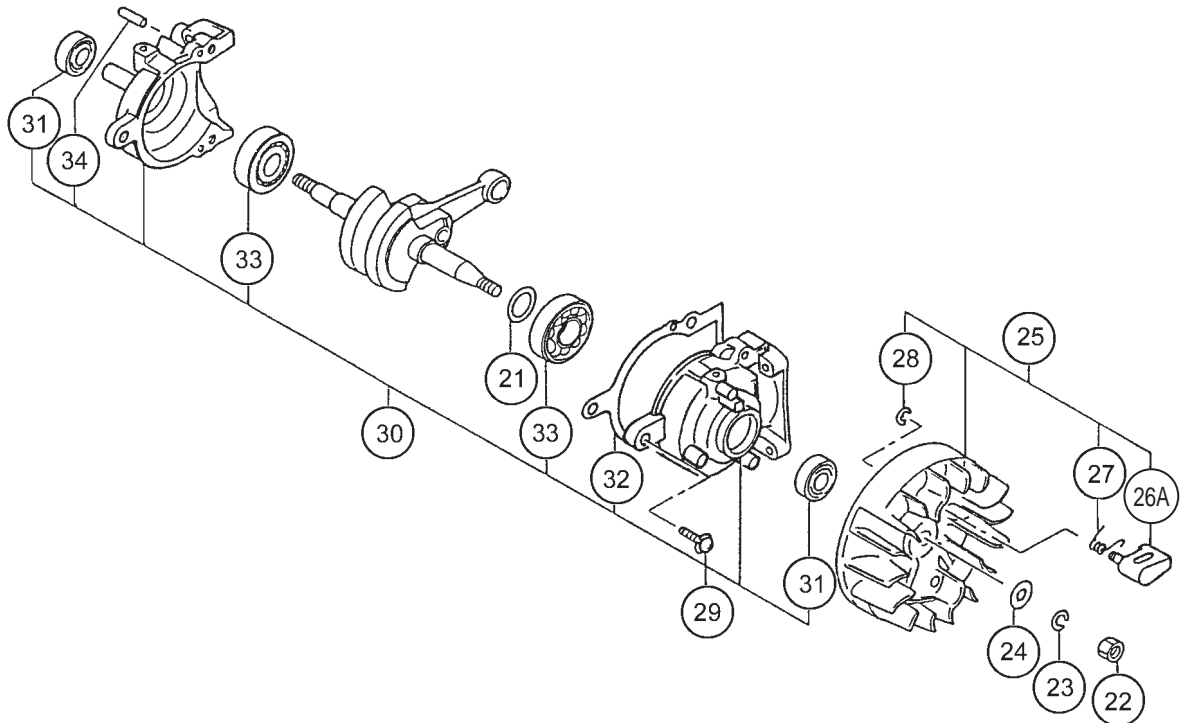

CS30EH

rev.2

CS 30EH(S)

HITACHI

601

HITACHI
CS 30EH(S)

Hitachi Koki
MADE IN JAPAN

602

HITACHI
CS 30EH(S)

300mm CHAIN SAW

DISPLACEMENT : 34.0mL
SAW CHAIN : OREGON 91VG-45E

Hitachi Koki
MADE IN JAPAN

C3353935

603