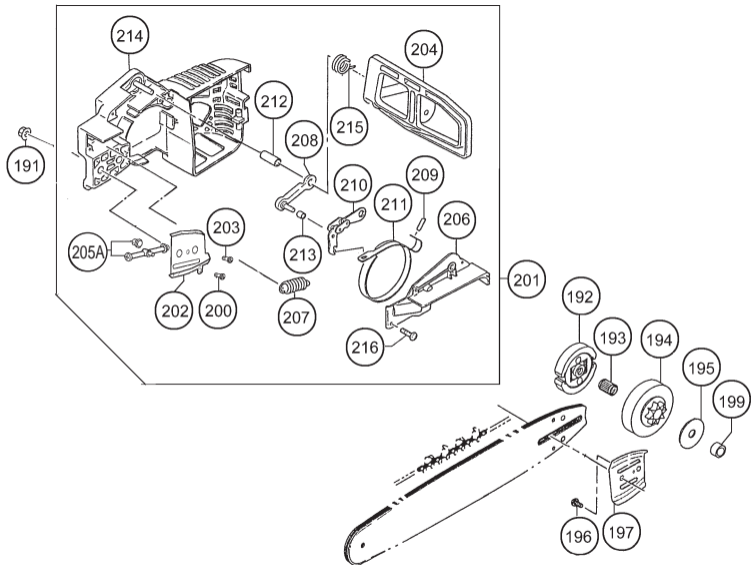

CS30EH

rev.2

CS 30EH(S)

HITACHI

601

HITACHI
CS 30EH(S)

Hitachi Koki
MADE IN JAPAN

602

HITACHI
CS 30EH(S)

300mm CHAIN SAW

DISPLACEMENT : 34.0mL
SAW CHAIN : OREGON 91VG-45E

Hitachi Koki
MADE IN JAPAN

C3353935

603