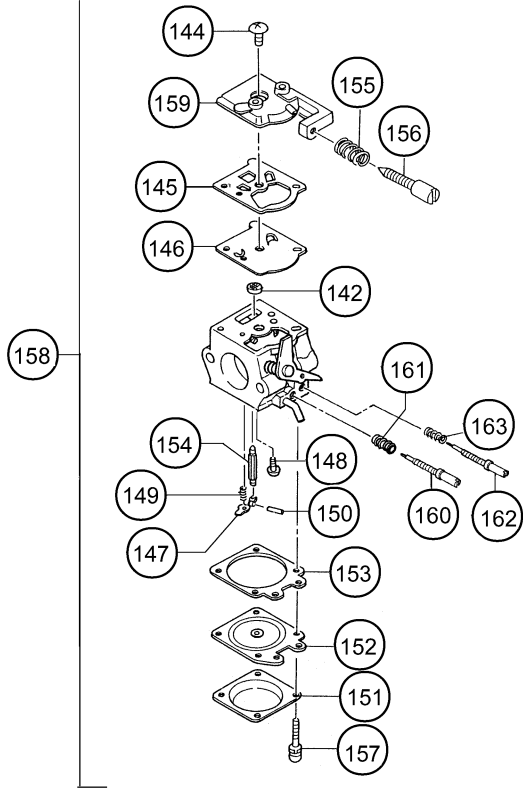

CS30EH

rev.2

CS 30EH(S)

HITACHI

601

HITACHI
CS 30EH(S)

Hitachi Koki
MADE IN JAPAN

602

HITACHI
CS 30EH(S)

300mm CHAIN SAW

DISPLACEMENT : 34.0mL
SAW CHAIN : OREGON 91VG-45E

Hitachi Koki
MADE IN JAPAN

C3353935

603