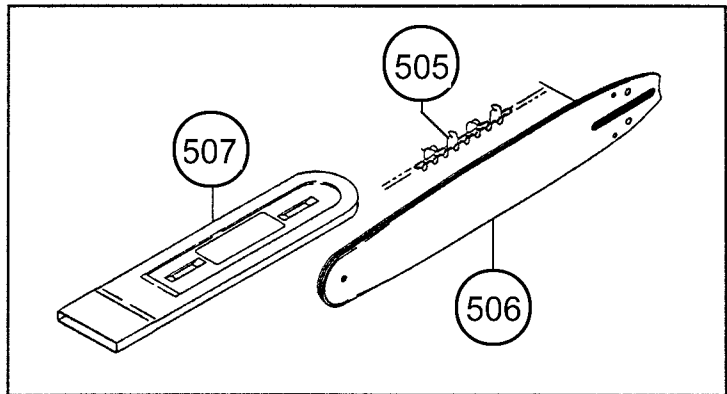

CS30EH

rev.2

CS 30EH(S)

HITACHI

601

HITACHI
CS 30EH(S)

Hitachi Koki
MADE IN JAPAN

602

HITACHI
CS 30EH(S)

300mm CHAIN SAW

DISPLACEMENT : 34.0mL
SAW CHAIN : OREGON 91VG-45E

Hitachi Koki
MADE IN JAPAN

C3353935

603