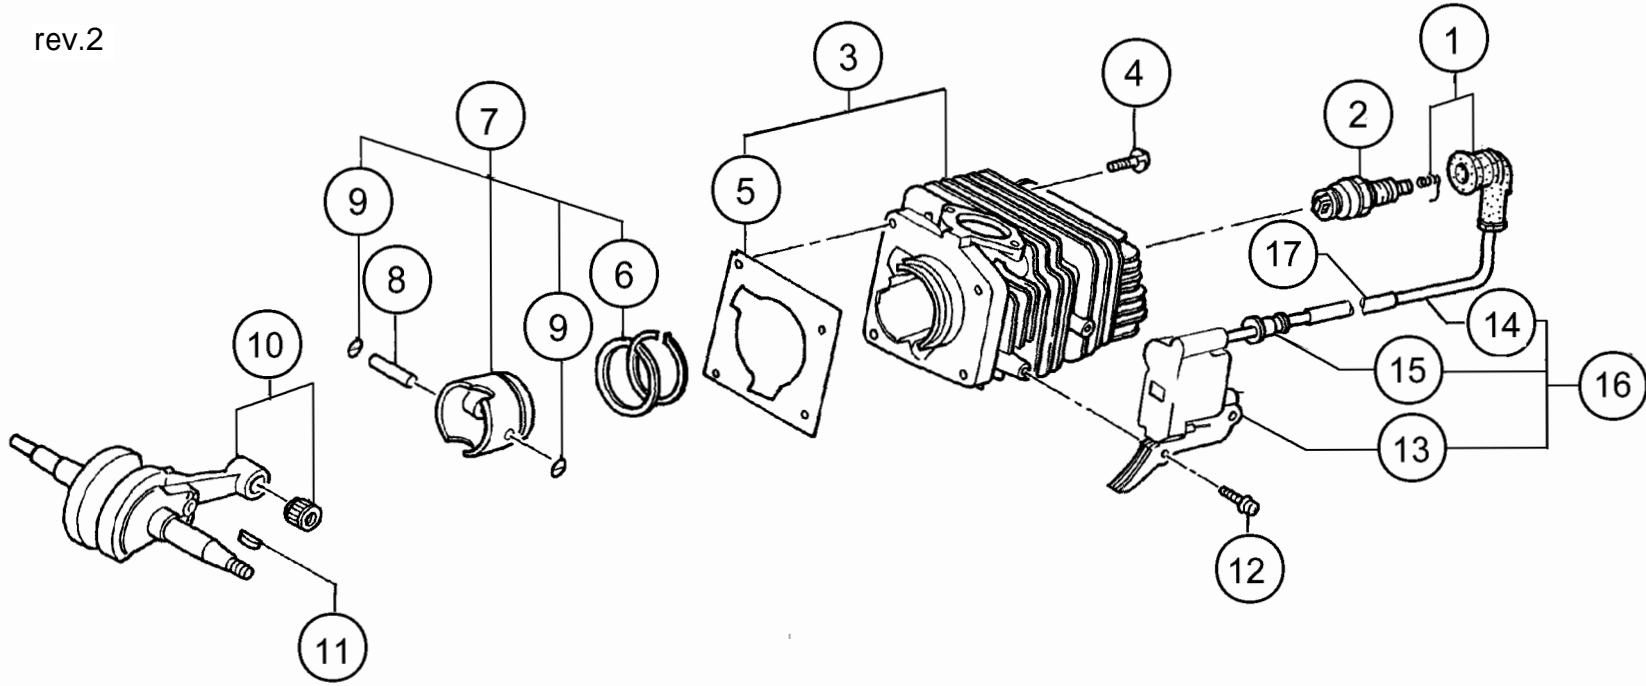

CS30EH

rev.2

CS 30EH(S)

HITACHI

601

HITACHI
CS 30EH(S)

Hitachi Koki
MADE IN JAPAN

602

HITACHI
CS 30EH(S)

300mm CHAIN SAW

DISPLACEMENT : 34.0mL
SAW CHAIN : OREGON 91VG-45E

Hitachi Koki
MADE IN JAPAN

C3353935

603