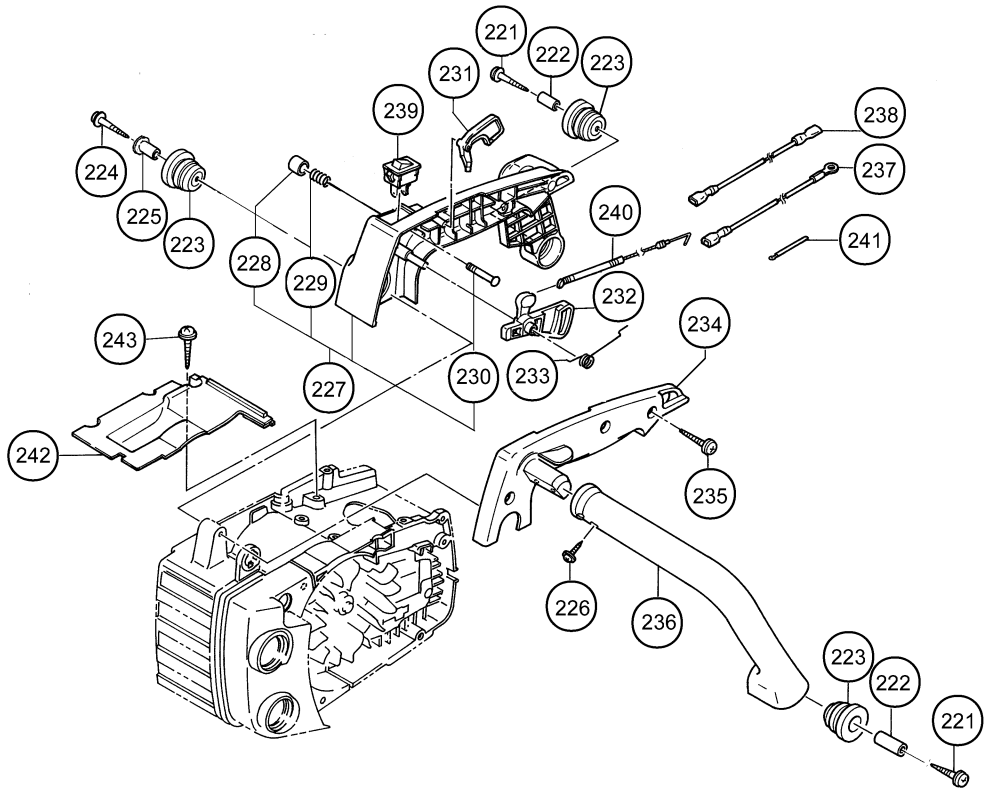

CS30EH

rev.2

CS 30EH(S)

HITACHI

601

HITACHI
CS 30EH(S)

Hitachi Koki
MADE IN JAPAN

602

HITACHI
CS 30EH(S)

300mm CHAIN SAW

DISPLACEMENT : 34.0mL
SAW CHAIN : OREGON 91VG-45E

Hitachi Koki
MADE IN JAPAN

C3353935

603