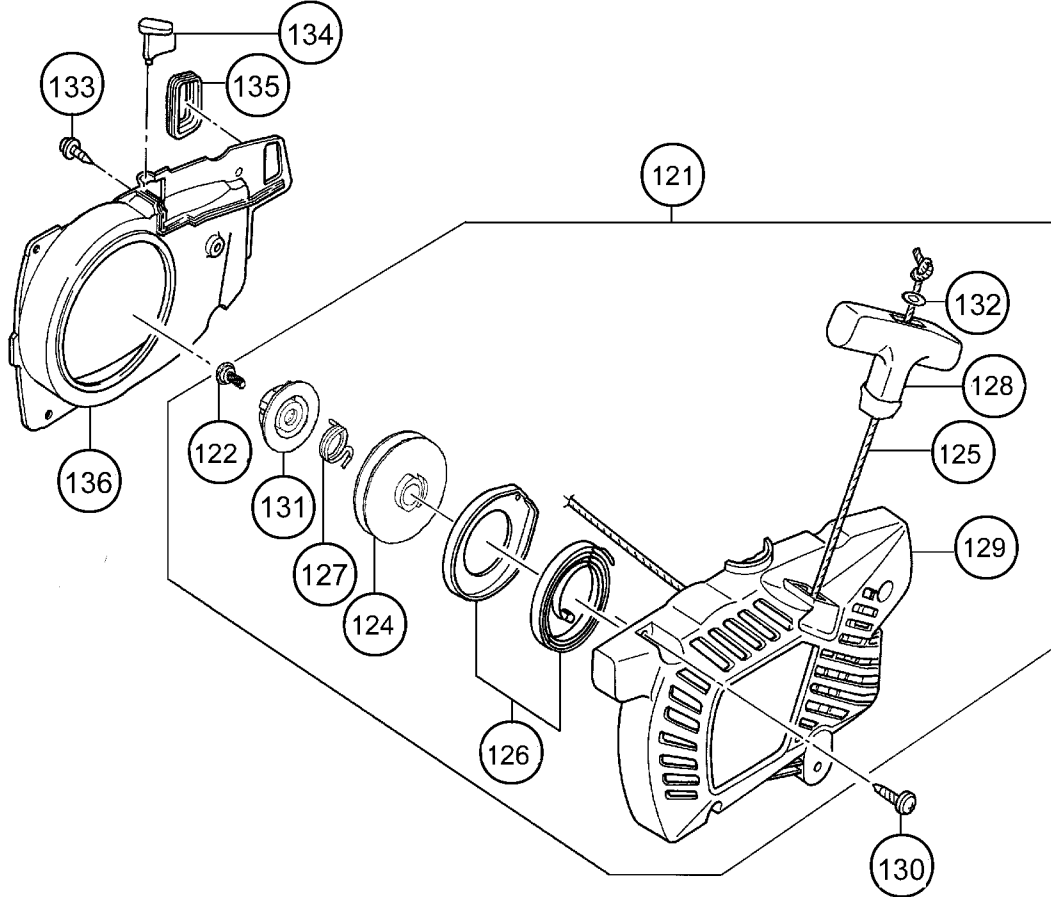

CS30EH

rev.2

CS 30EH(S)

HITACHI

601

HITACHI
CS 30EH(S)

Hitachi Koki
MADE IN JAPAN

602

HITACHI
CS 30EH(S)

300mm CHAIN SAW

DISPLACEMENT : 34.0mL
SAW CHAIN : OREGON 91VG-45E

Hitachi Koki
MADE IN JAPAN

C3353935

603