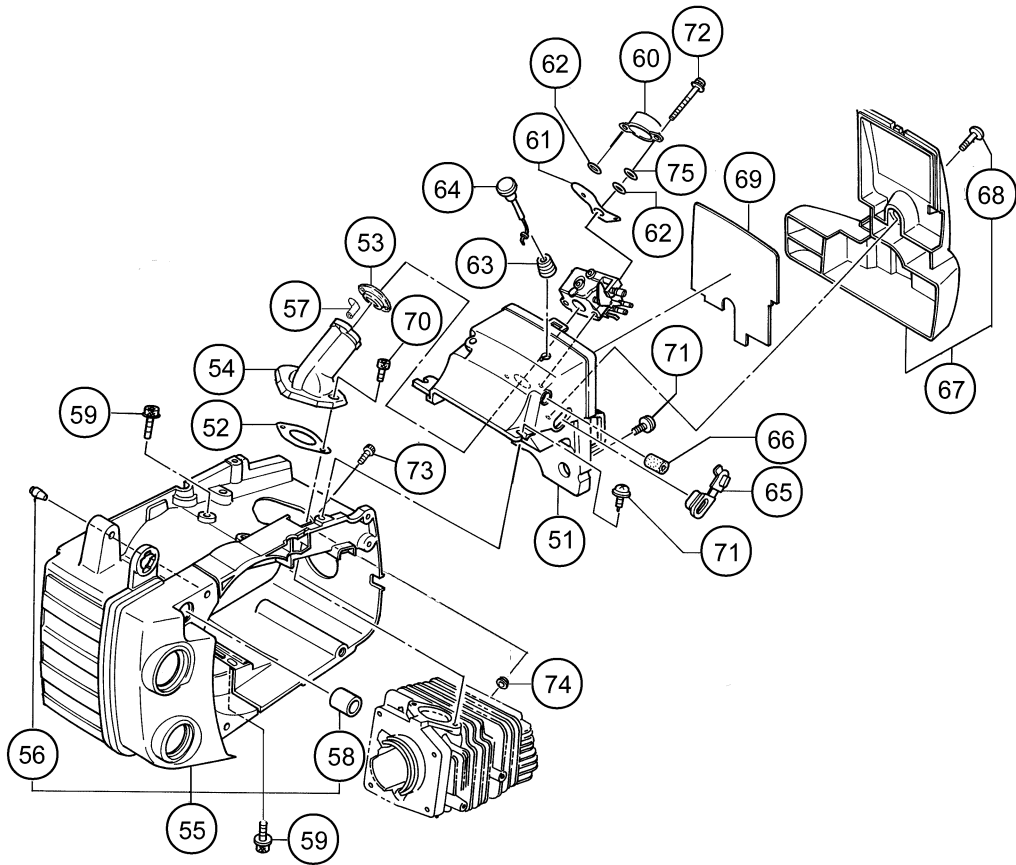

CS30EH

rev.2

CS 30EH(S)

HITACHI

601

HITACHI
CS 30EH(S)

Hitachi Koki
MADE IN JAPAN

602

HITACHI
CS 30EH(S)

300mm CHAIN SAW

DISPLACEMENT : 34.0mL
SAW CHAIN : OREGON 91VG-45E

Hitachi Koki
MADE IN JAPAN

C3353935

603