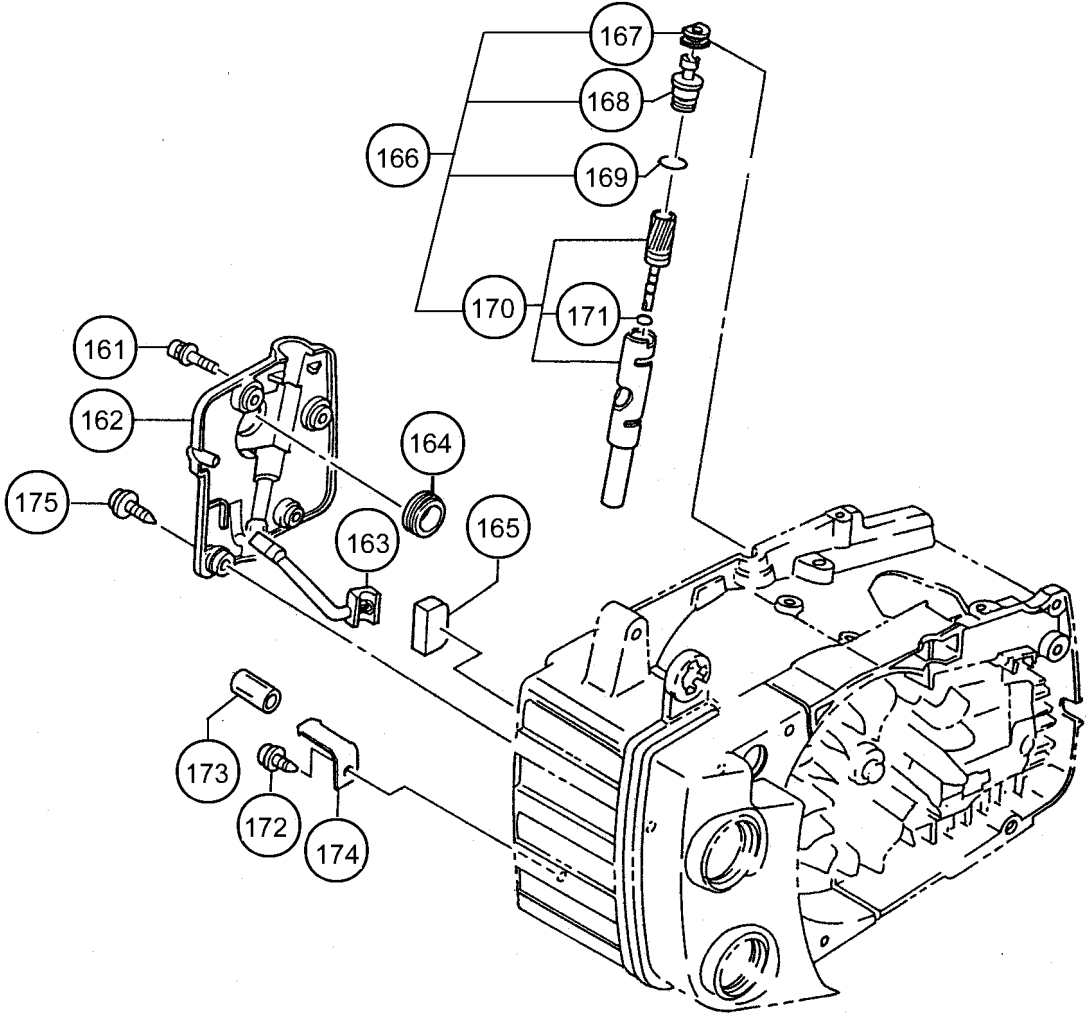

CS30EH

rev.2

CS 30EH(S)

HITACHI

601

HITACHI
CS 30EH(S)

Hitachi Koki
MADE IN JAPAN

602

HITACHI
CS 30EH(S)

300mm CHAIN SAW

DISPLACEMENT : 34.0mL
SAW CHAIN : OREGON 91VG-45E

Hitachi Koki
MADE IN JAPAN

C3353935

603