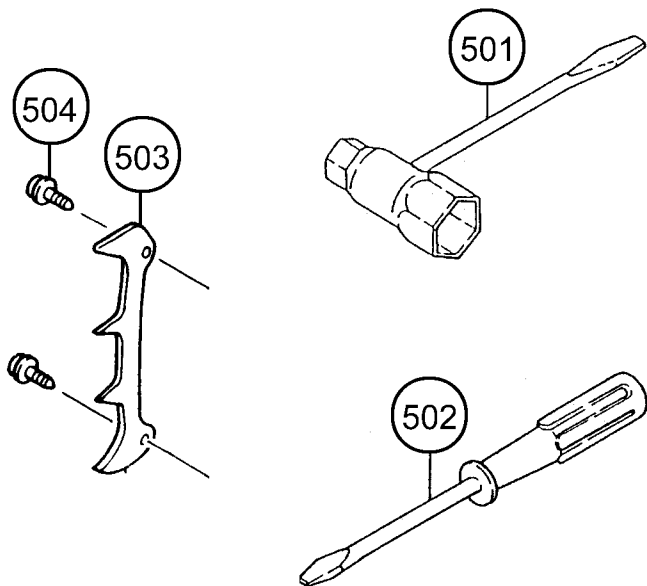

CS30EH

rev.2

CS 30EH(S)

HITACHI

601

HITACHI
CS 30EH(S)

Hitachi Koki
MADE IN JAPAN

602

HITACHI
CS 30EH(S)

300mm CHAIN SAW

DISPLACEMENT : 34.0mL
SAW CHAIN : OREGON 91VG-45E

Hitachi Koki
MADE IN JAPAN

C3353935

603