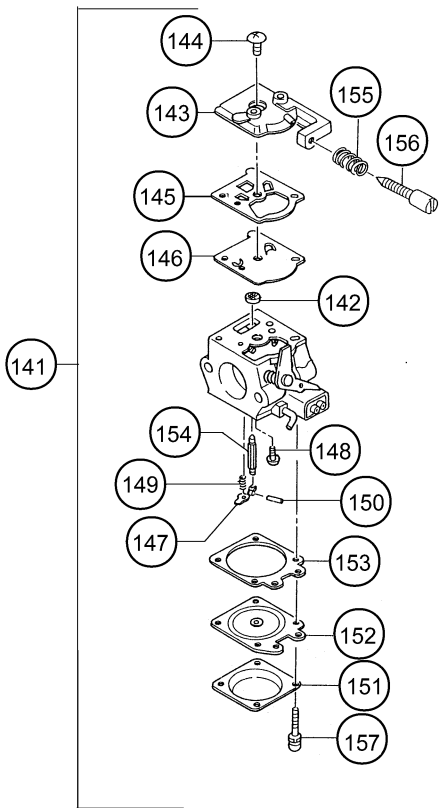

CS30EH

rev.2

CS 30EH(S)

HITACHI

601

HITACHI
CS 30EH(S)

Hitachi Koki
MADE IN JAPAN

602

HITACHI
CS 30EH(S)

300mm CHAIN SAW

DISPLACEMENT : 34.0mL
SAW CHAIN : OREGON 91VG-45E

Hitachi Koki
MADE IN JAPAN

C3353935

603