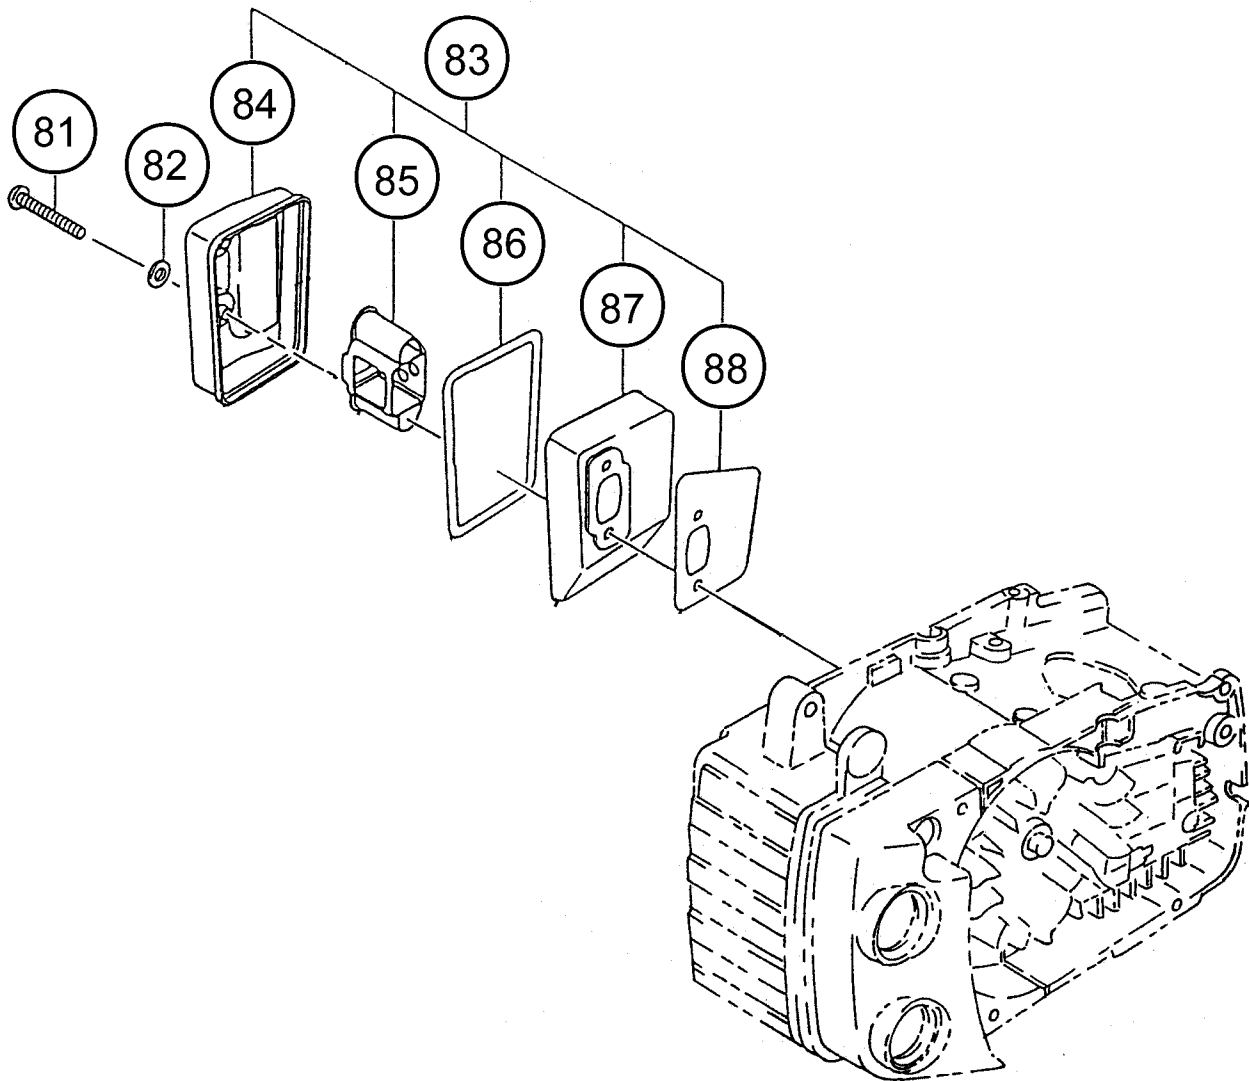

CS30EH

rev.2

CS 30EH(S)

HITACHI

601

HITACHI
CS 30EH(S)

Hitachi Koki
MADE IN JAPAN

602

HITACHI
CS 30EH(S)

300mm CHAIN SAW

DISPLACEMENT : 34.0mL
SAW CHAIN : OREGON 91VG-45E

Hitachi Koki
MADE IN JAPAN

C3353935

603