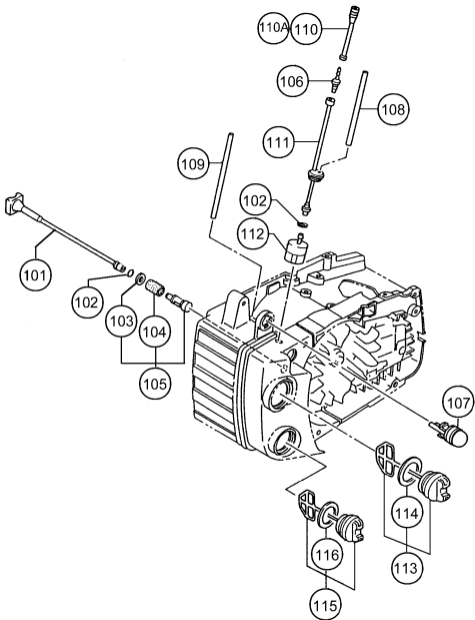

CS30EH

rev.2

CS 30EH(S)

HITACHI

601

HITACHI
CS 30EH(S)

Hitachi Koki
MADE IN JAPAN

602

HITACHI
CS 30EH(S)

300mm CHAIN SAW

DISPLACEMENT : 34.0mL
SAW CHAIN : OREGON 91VG-45E

Hitachi Koki
MADE IN JAPAN

C3353935

603