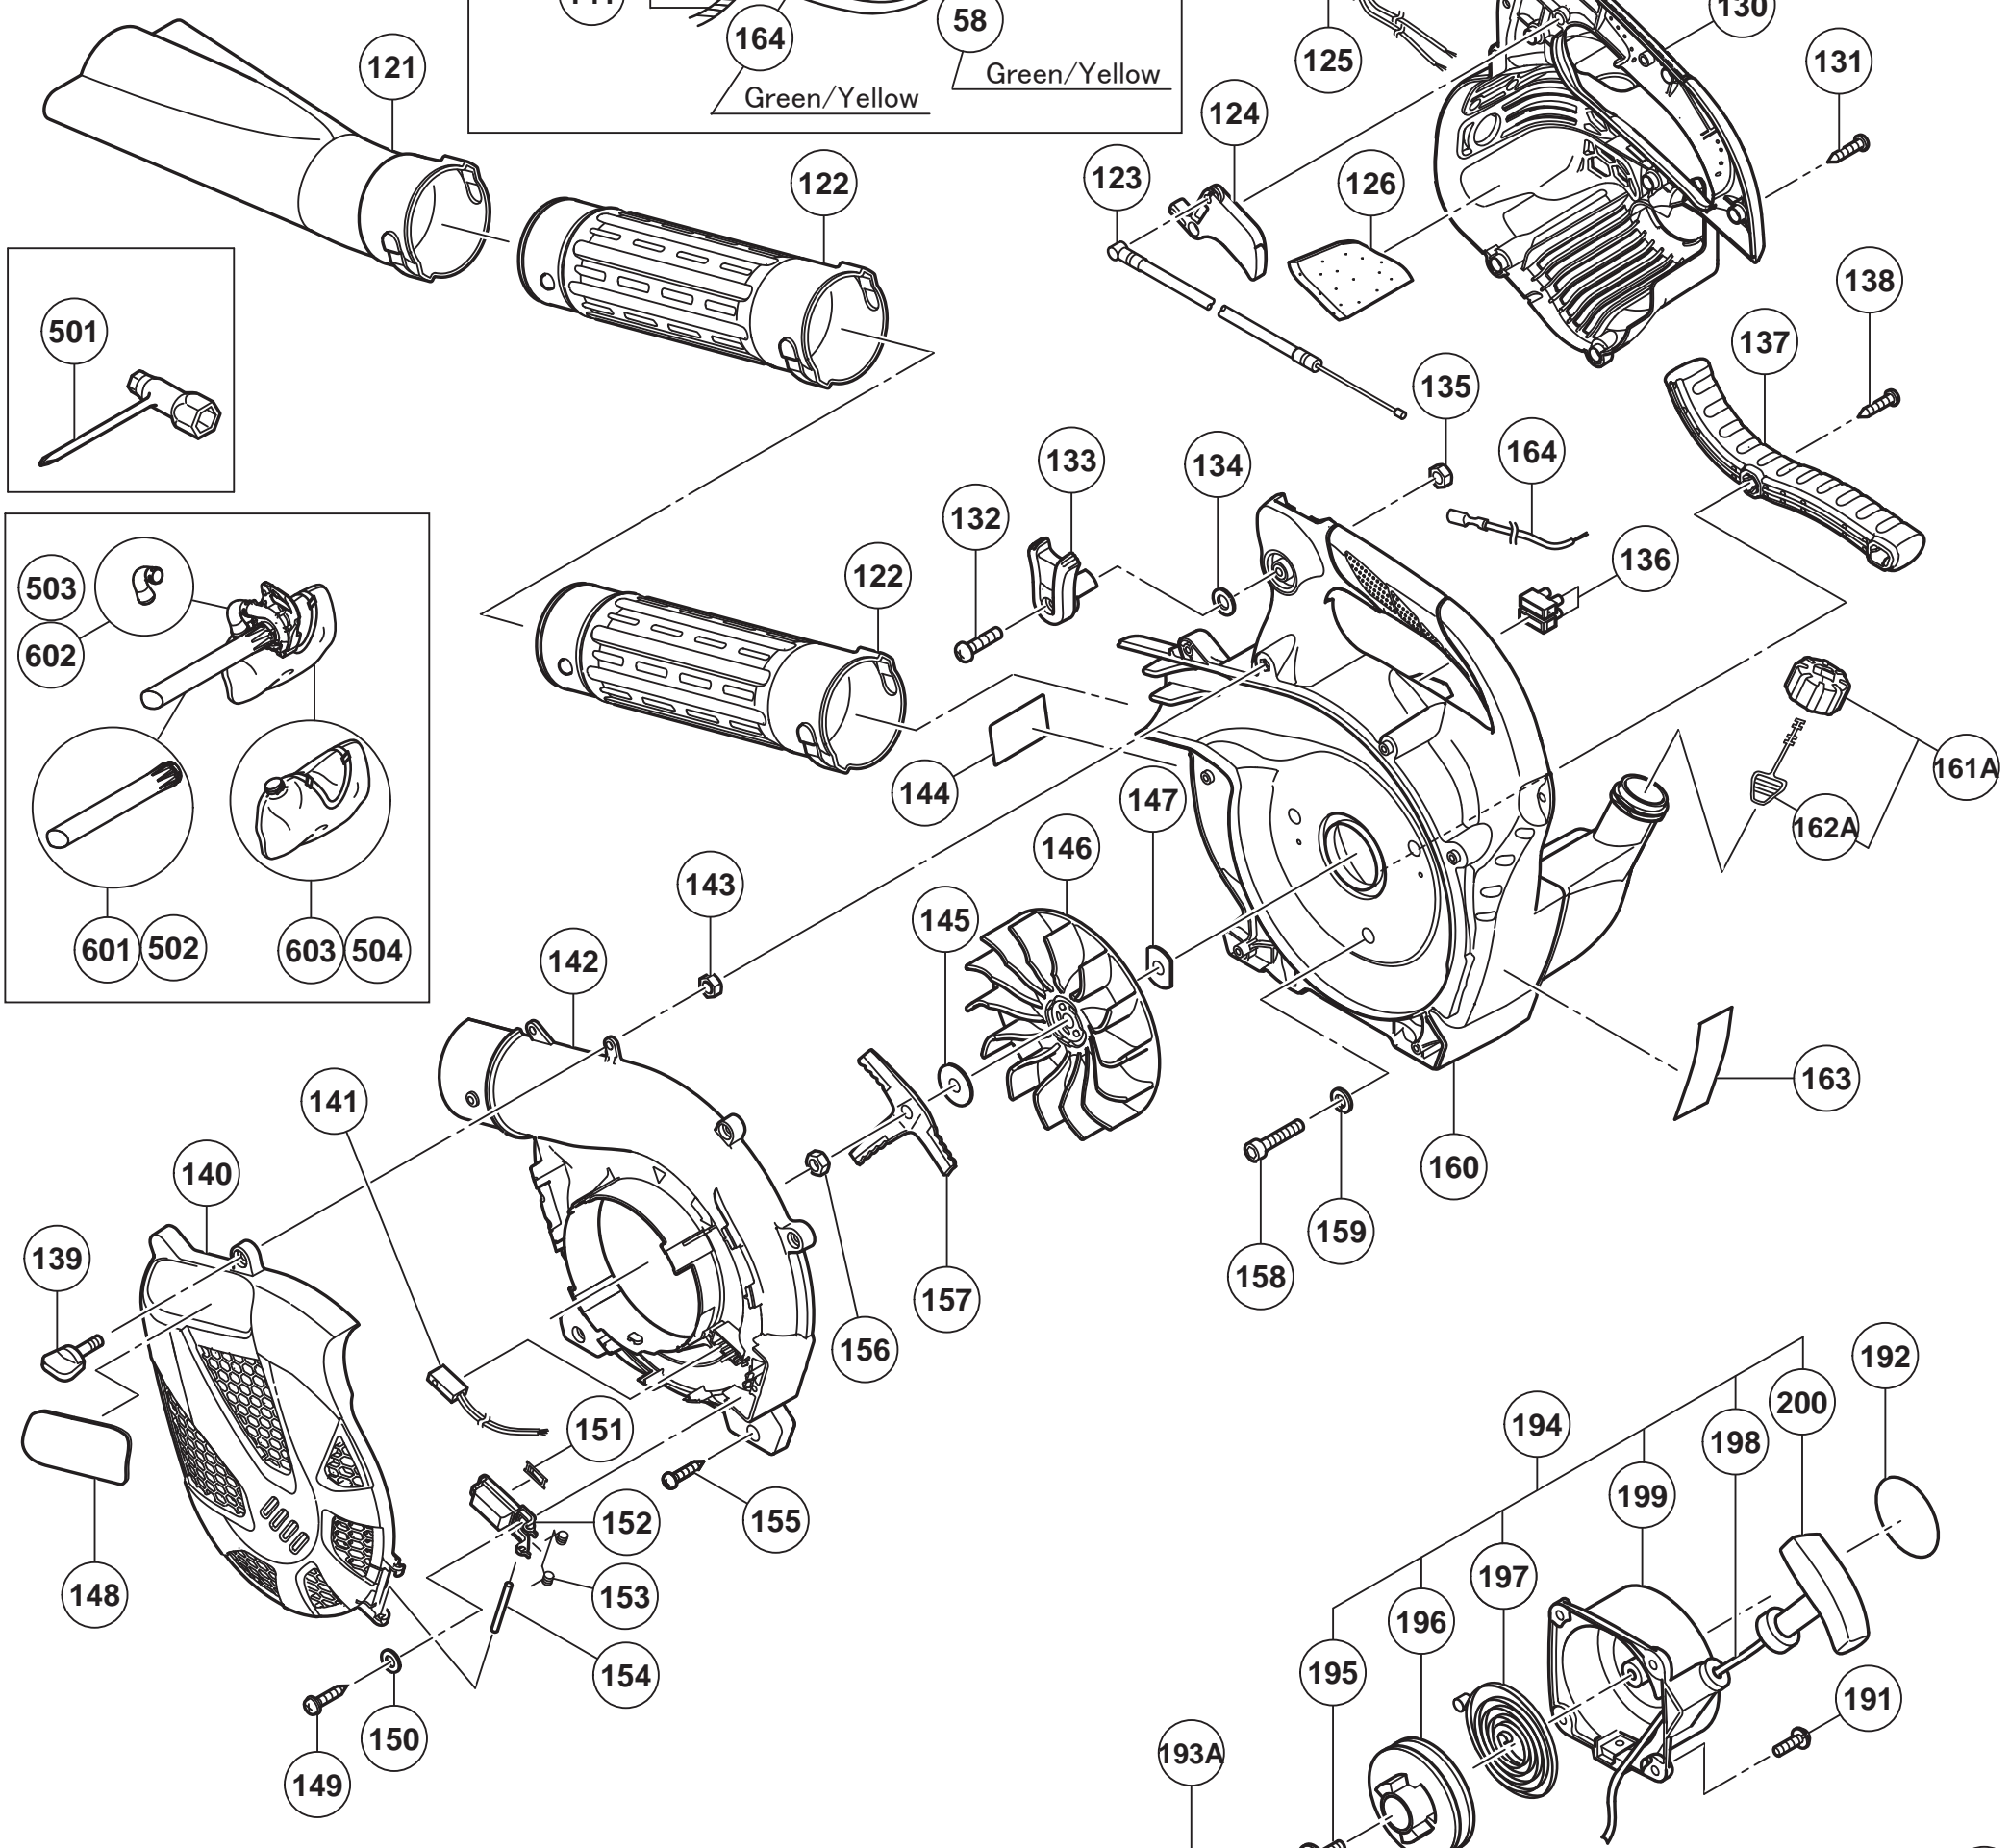

ENGINE

MODEL  
RB24E (1/2)

**BLOWER**

**RECOIL STARTER**

MODEL  
**RB24E (2/2)**