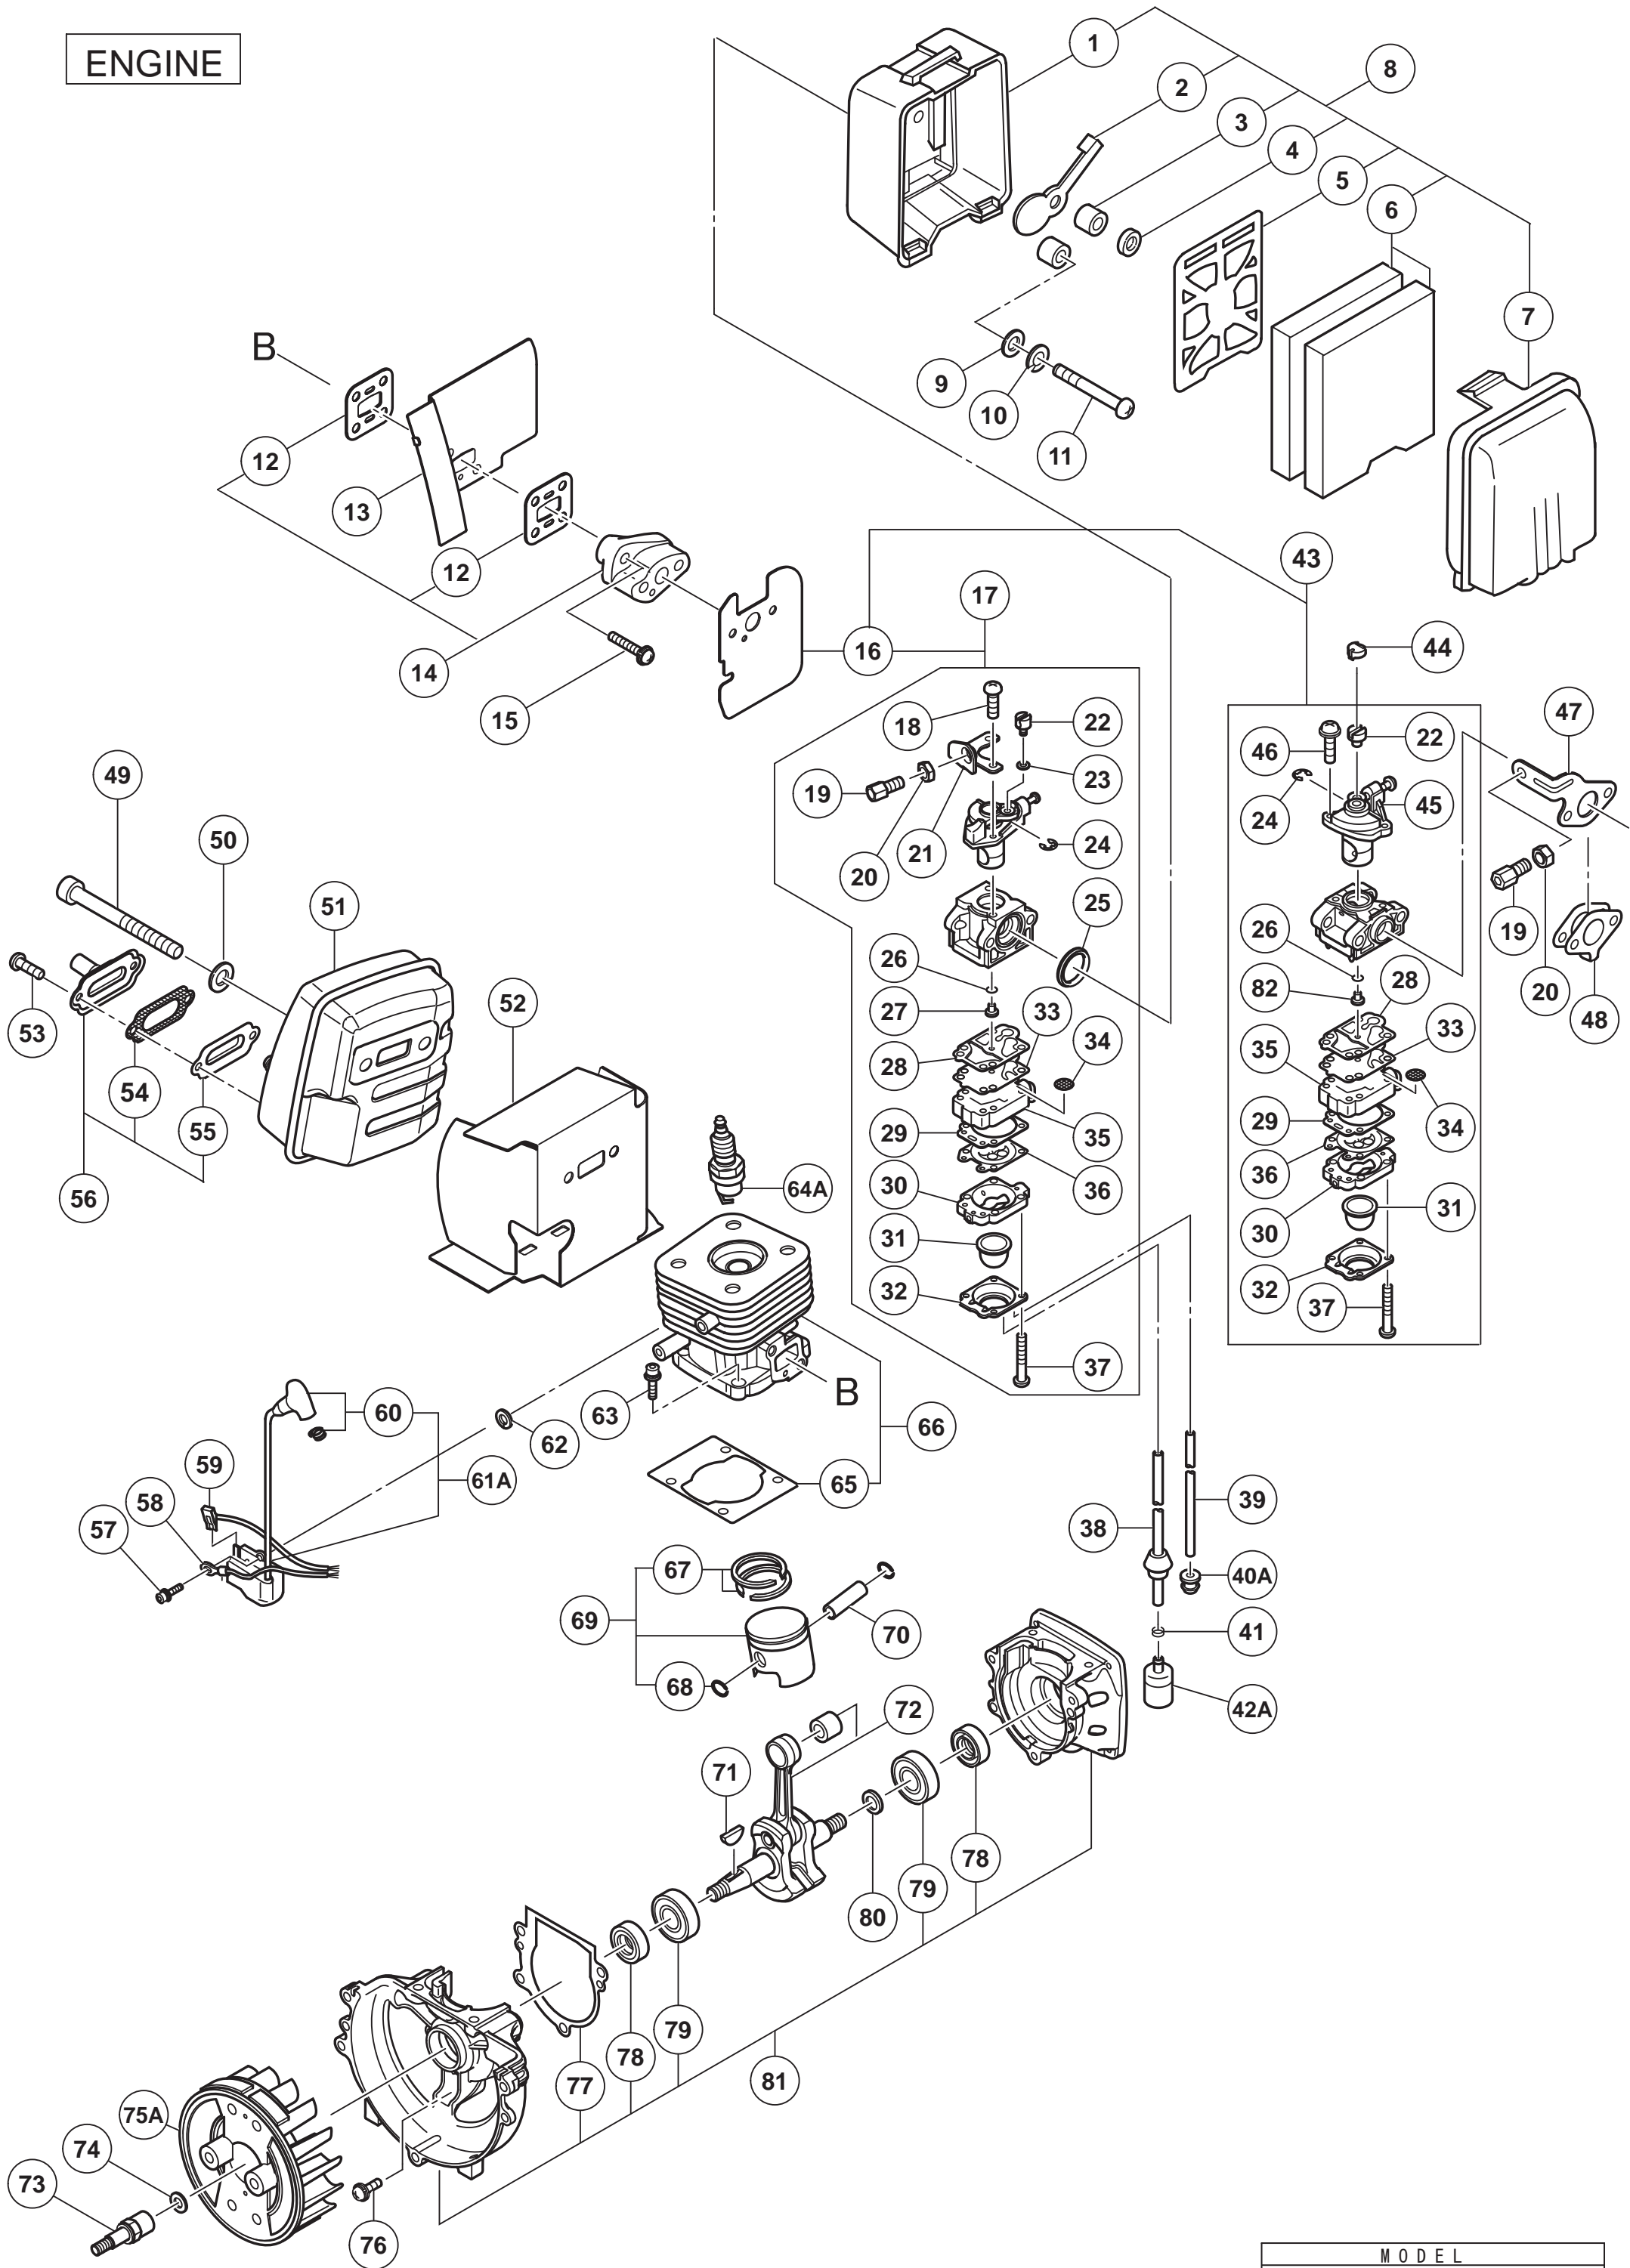

ENGINE

MODEL  
RB24E (1/2)

**BLOWER**

**RECOIL STARTER**

MODEL  
**RB24E (2/2)**