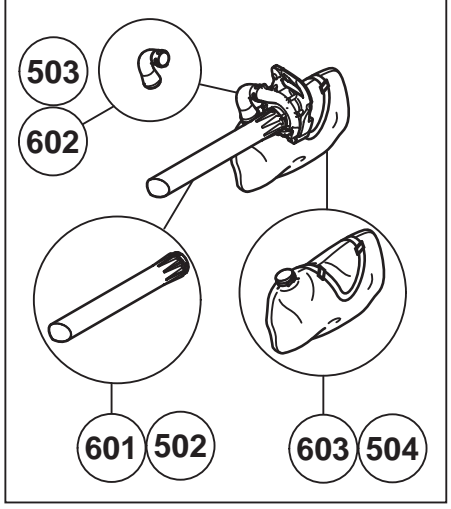

ENGINE

MODEL  
RB24E (1/2)

**BLOWER**

**RECOIL STARTER**

MODEL  
**RB24E (2/2)**